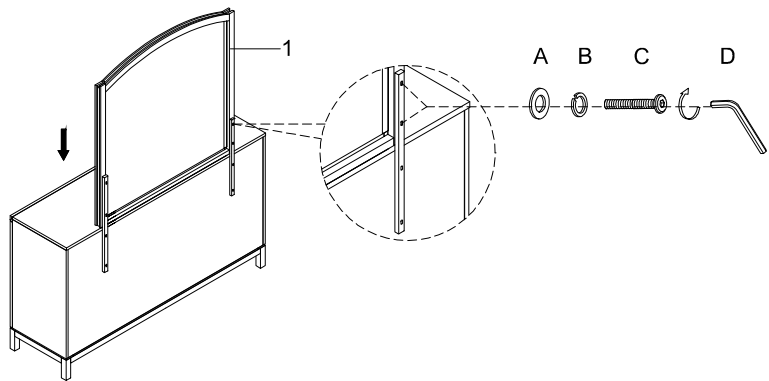

A	PB4377-40HD-A	x8 Ø5/16"x19x2mm
B	PB4377-40HD-B	x8 Ø5/16"x13x2mm
C	PB4377-40HD-C	x8 Ø5/16"x1-1/2"L
D	PB4377-40HD-D	x1 Allen key 4mm
1	PB4377-40M	x1
2	PB4377-20D	x1
3	PB4377-40MS	x2

FOUNDRY

215864/B4377-40A Mirror A
215858/B4377-20 Drawer Dresser

①

②

③