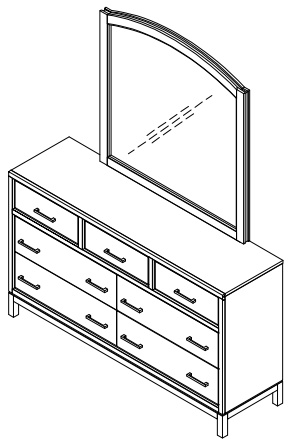

A	PB4377-40HD-A	x8 Ø5/16"x19x2mm
B	PB4377-40HD-B	x8 Ø5/16"x13x2mm
C	PB4377-40HD-C	x8 Ø5/16"x1-1/2"L
D	PB4377-40HD-D	x1 Allen key 4mm
1	PB4377-40M	x1
2	PB4377-20D	x1
3	PB4377-40MS	x2

FOUNDRY

215864/B4377-40A Mirror A
215858/B4377-20 Drawer Dresser