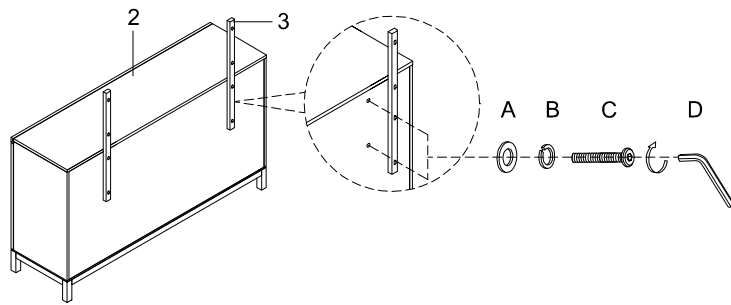

215864/B4377-40A Mirror A
215858/B4377-20 Drawer Dresser

①