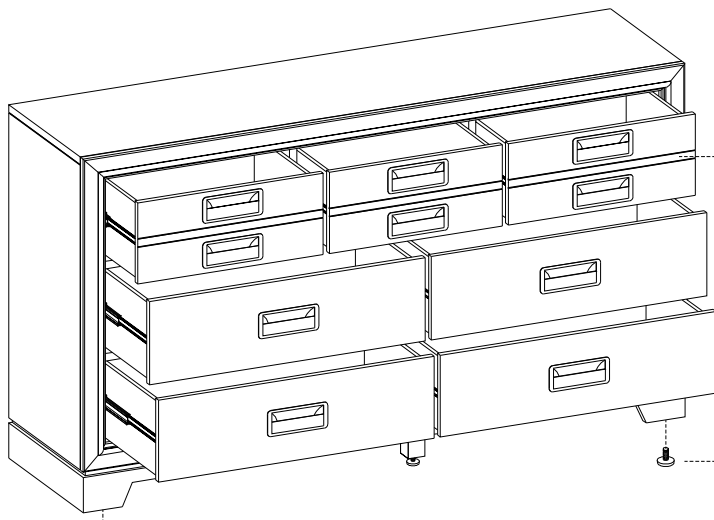

# ASSEMBLY INSTRUCTIONS

ITEM NO: IAFS-454-BLC/CAR 7 Drawer Dresser

Thank you for purchasing this quality product. Be sure to check all packing material carefully for small parts that may come loose inside the carton during shipment.

## FUNCTIONALITY INSTRUCTION

Felt-lined Top Drawers

Leveler on front base &  
Center Support Leg

Adjust the leveler  
when necessary

FOR INDOOR USE ONLY