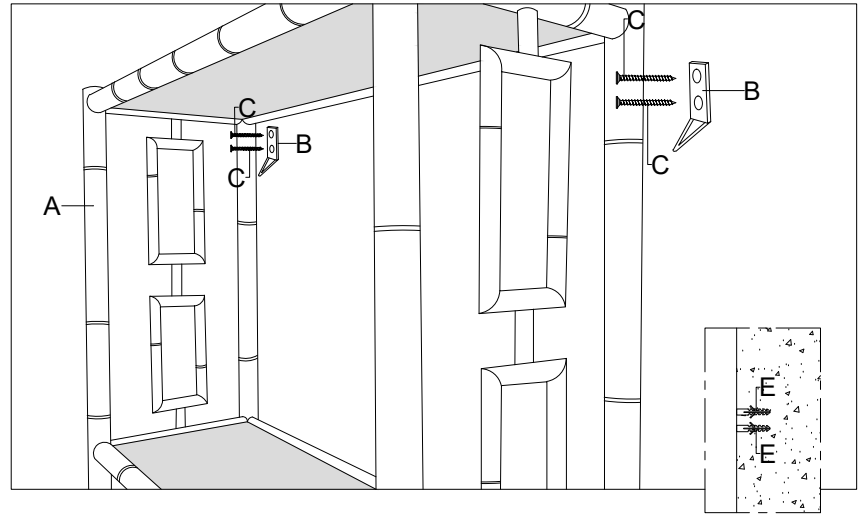

2

USE TOX IF WALL IS CONCRETE

3