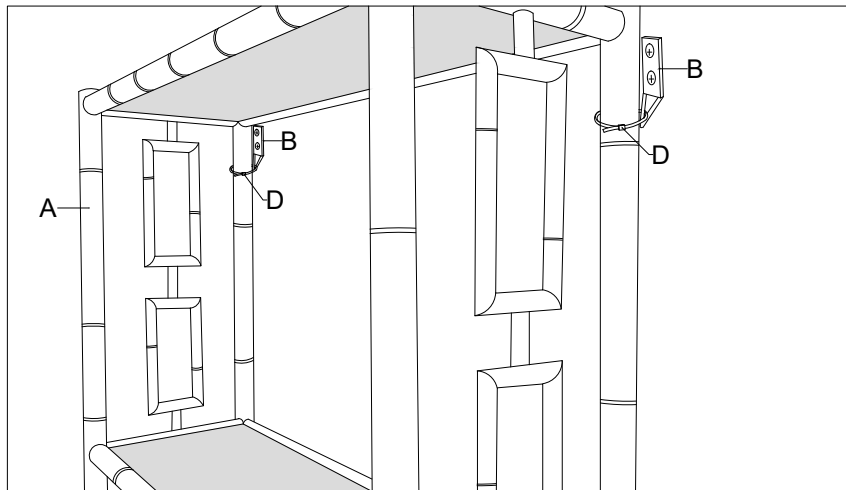

1

2

USE TOX IF WALL IS CONCRETE

3

4