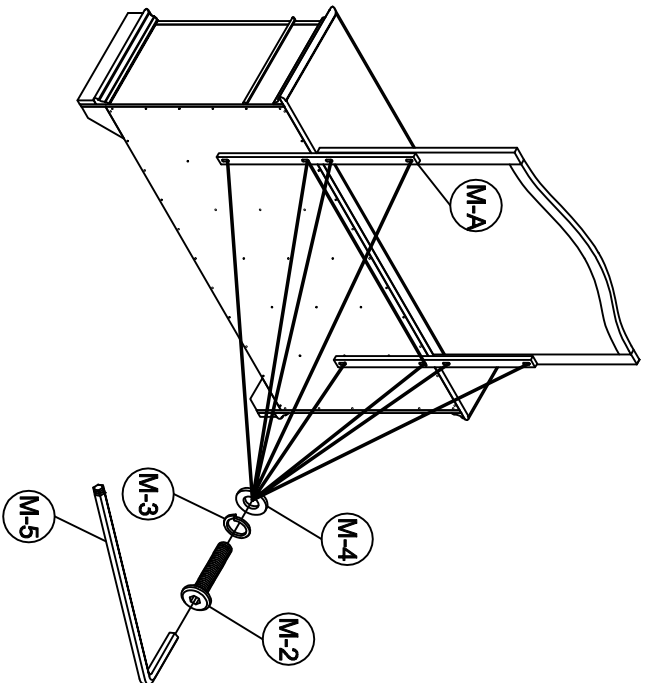

LIVING SPACES

M-A	5204		X 2
M-1	7002 Parts M-2 - M-5		X 1
M-2	Ø1/4" x 38mm Allen Head Bolt		X 8
M-3	Ø1/4" x Ø10mm Spring Washer		X 8
M-4	Ø1/4" x Ø19mm Flat Washer		X 8
M-5	4 x 58mm Allen Key		X 1

Chapman Bedroom
Assembly Instructions
67160 - 8-Drawer Dresser
67161 - Mirror

2

3