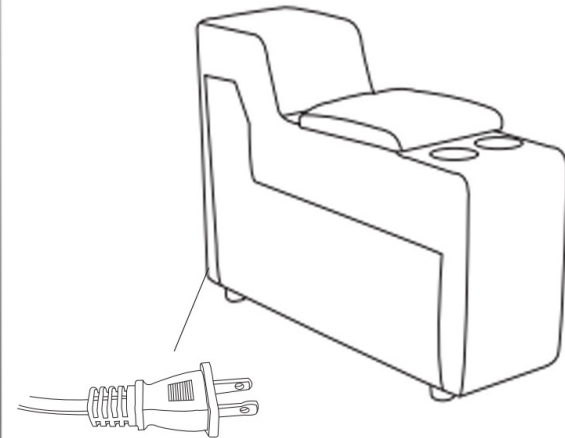

LIVING SPACES

A	KM.568H-STA Side Legs	
B	KM.568H-STA comer	

247324/256605
Chanel Console

combine ① with ②

1

2

3

4