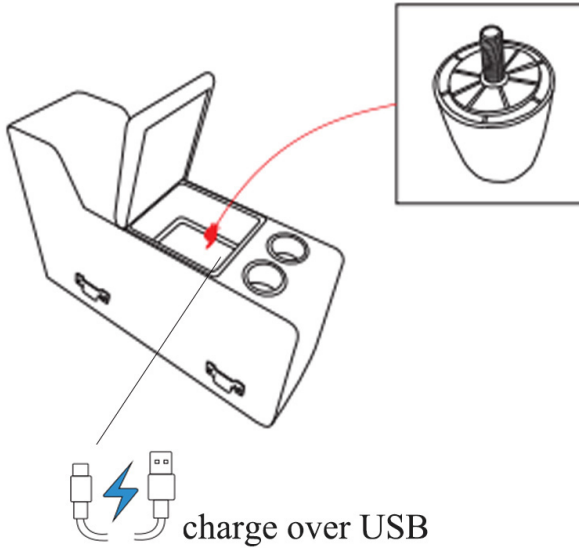

LIVING SPACES

A	KM.568H-STA Side Legs	
B	KM.568H-STA comer	

247324/256605
Chanel Console

combine ① with ②

1

2

3

4