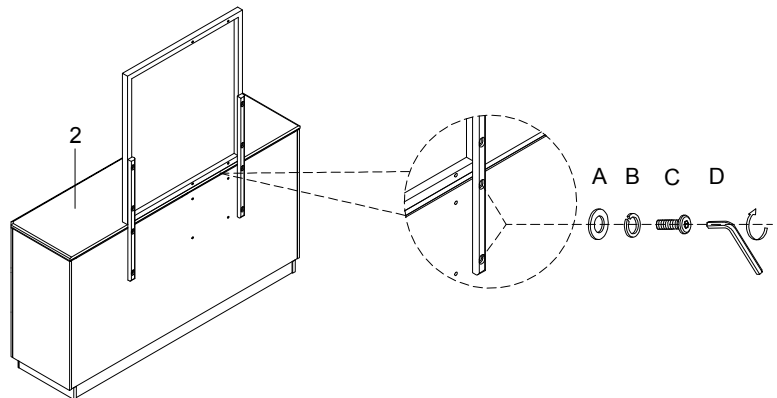

A	PB5100-40HD-A	x8 Ø5/16"x19x2mm
B	PB5100-40HD-B	x8 Ø5/16"x13x2mm
C	PB5100-40HD-C	x8 Ø5/16"x1-1/4"L
D	PB5100-40HD-D	x1 Allen key 4mm
1	PB5100-40M	x1
2	PB5100-40D	x1
3	PB5100-40MS	x2

CENTRE

255768/B5100-20 Dresser
255770/B5100-40 Landscape Mirror

①

②

③