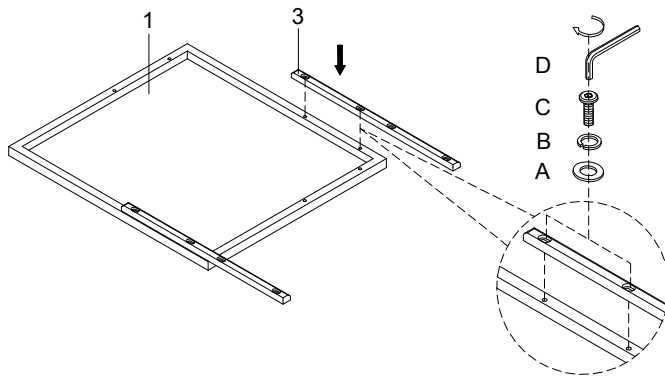

255768/B5100-20 Dresser
255770/B5100-40 Landscape Mirror

①