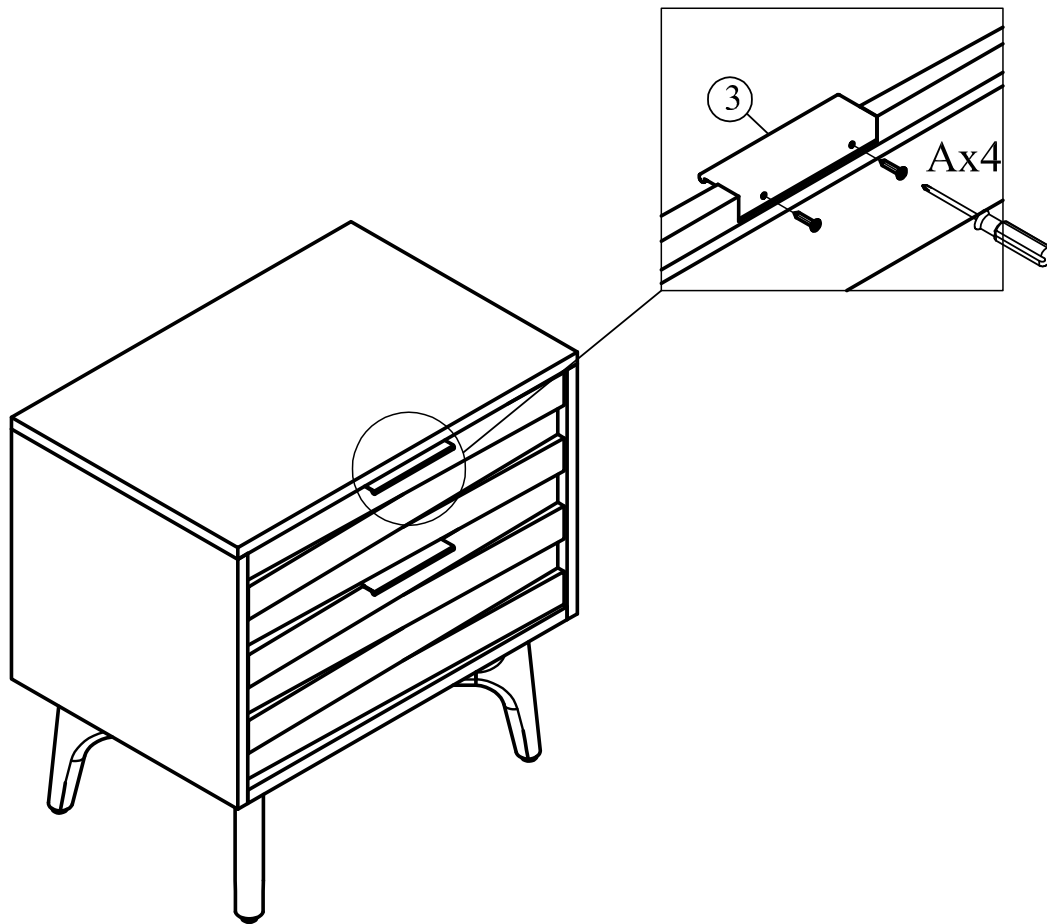

ASSEMBLY INSTRUCTION

CALEB NIGHT STAND : 60 x 40 x 60 cm

LS SKU # 242898

CAUTION: PLEASE READ ALL INTRUCTIONS BEFORE STARTING THE ASSEMBLY OF THIS PRODUCT. THESE PIECES ARE HEAVY. IN ORDER PREVENT PERSONAL INJURY AND ENSURE THAT THIS PRODUCT IS NOT DAMAGED DURING THE ATTENTION: ASSEMBLY PROCESS, IT IS STRONGLY RECOMMENDED THAT YOU ENLIST THE ASSISTANCE OF ONE OR MORE PEOPLE.

LIST OF PARTS AND HARDWARE

No.	Description	Q'ty
A	 Screw Ø4 x 12mm	4

LIST OF PARTS AND HARDWARE

No.	Description	Q'ty
1	Main Body	1
2	Handle	2