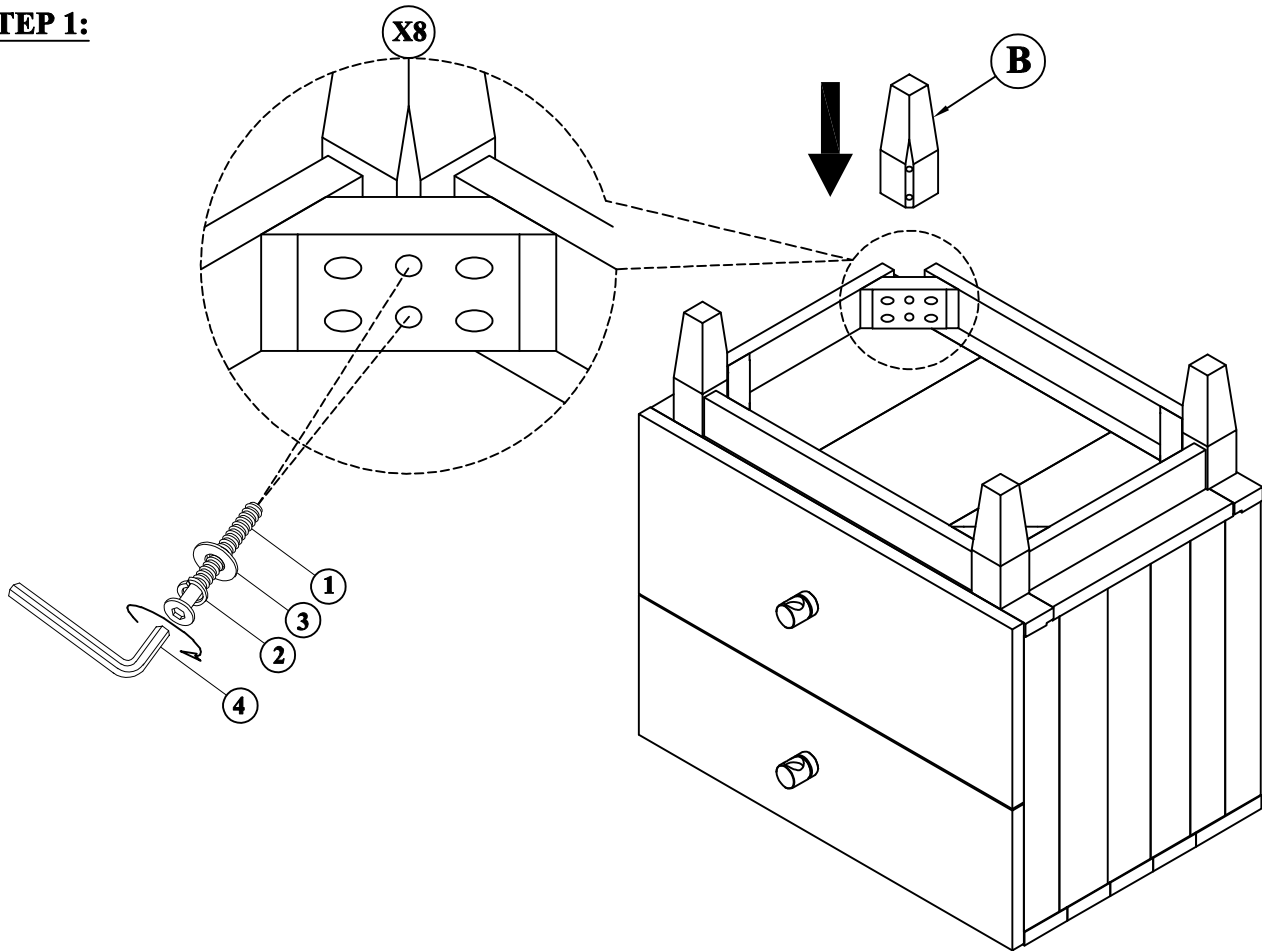

DAKOTA NIGHTSTAND ASSEMBLY INSTRUCTIONS

PARTS PACKING CONFIGURATIONS

A. NIGHTSTAND (1PC) :

DAKOTA NIGHTSTAND ASSEMBLED :

B. LEG (4PCS) :

HARDWARE LIST:

No	Description	Photo	Quantity
1	ALLEN BOLT (M6X60)		8 PCS
2	SPRING WASHER (M6)		8 PCS
3	FLAT WASHER (M6)		8 PCS
4	ALLEN KEY		1 PC

DAKOTA NIGHTSTAND ASSEMBLY INSTRUCTIONS

STEP 1:

DAKOTA NIGHTSTAND ASSEMBLED :