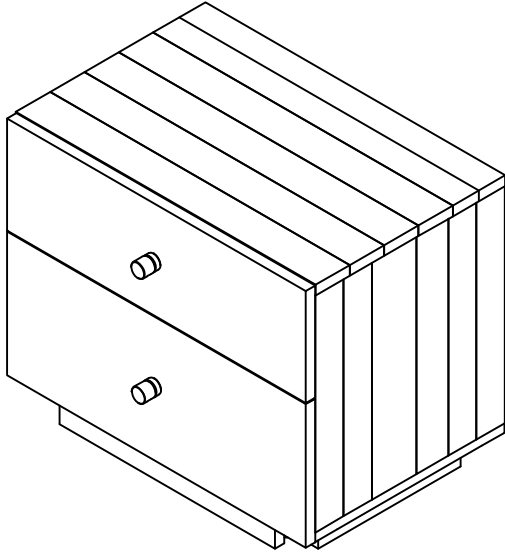

DAKOTA NIGHTSTAND ASSEMBLY INSTRUCTIONS

PARTS PACKING CONFIGURATIONS

A. NIGHTSTAND (1PC) :

DAKOTA NIGHTSTAND ASSEMBLED :

B. LEG (4PCS) :

HARDWARE LIST:

No	Description	Photo	Quantity
1	ALLEN BOLT (M6X60)		8 PCS
2	SPRING WASHER (M6)		8 PCS
3	FLAT WASHER (M6)		8 PCS
4	ALLEN KEY		1 PC

DAKOTA NIGHTSTAND ASSEMBLY INSTRUCTIONS

STEP 1:

DAKOTA NIGHTSTAND ASSEMBLED :