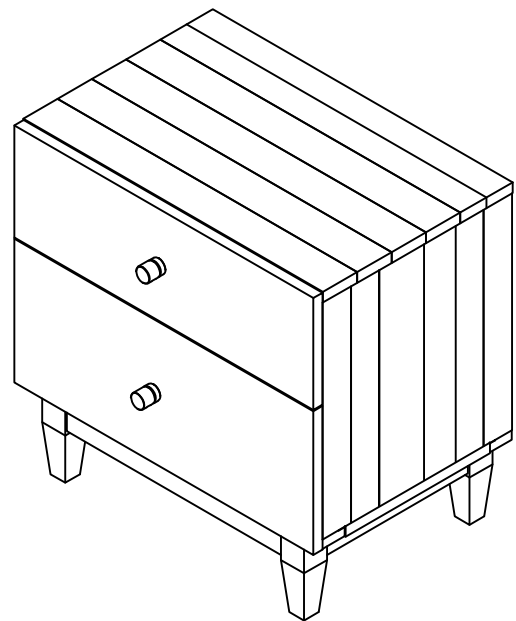

DAKOTA NIGHTSTAND ASSEMBLY INSTRUCTIONS

PARTS PACKING CONFIGURATIONS

A. NIGHTSTAND (1PC) :

DAKOTA NIGHTSTAND ASSEMBLED :

B. LEG (4PCS) :

HARDWARE LIST:

No	Description	Photo	Quantity
1	ALLEN BOLT (M6X60)		8 PCS
2	SPRING WASHER (M6)		8 PCS
3	FLAT WASHER (M6)		8 PCS
4	ALLEN KEY		1 PC

DAKOTA NIGHTSTAND ASSEMBLY INSTRUCTIONS

STEP 1:

DAKOTA NIGHTSTAND ASSEMBLED :