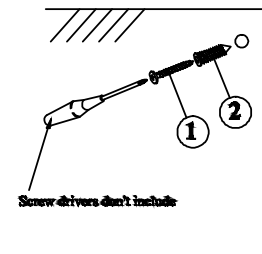

**Mounting screws
& anchor on the wall**