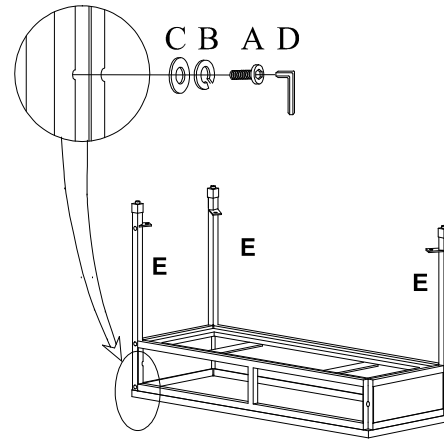

95212/T4039 - 73
Rectangular SOFA TABLE

Not provided

1

2