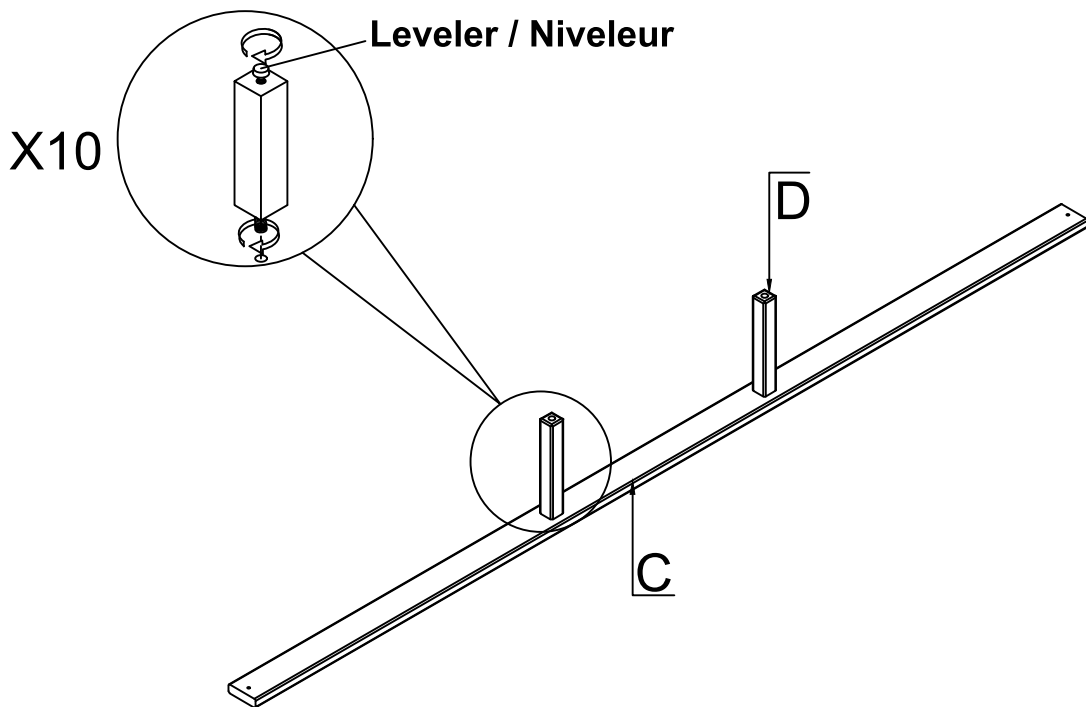

STEP 2 / ÉTAPE 2