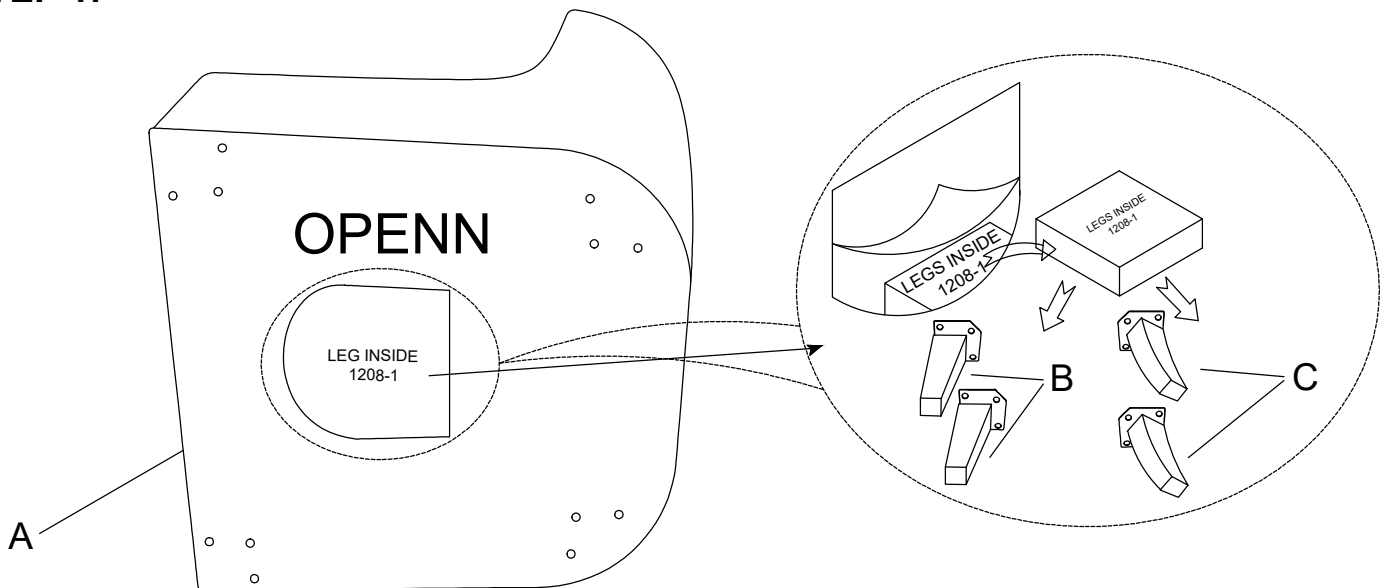

Assembly Instructions

ITEM NO: 1208BUE-1

ACCENT CHAIR

Note: legs and hardware are packed and stored in the bottom of the seat, please take out for assembly.

PART	DRAWING	DESCRIPTION	QTY	PART	DRAWING	DESCRIPTION	QTY
A		CHAIR	1 PC	1		BOLT (Ø5/16" *1-1/4")	12 PCS
B		FRONT LEG	2 PCS	2		SPRING WASHER (Ø5/16")	12 PCS
C		REAR LEG	2 PCS	3		FLAT WASHER (Ø5/16")	12 PCS
				4		ALLEN KEY (M4)	1 PC

STEP 1: