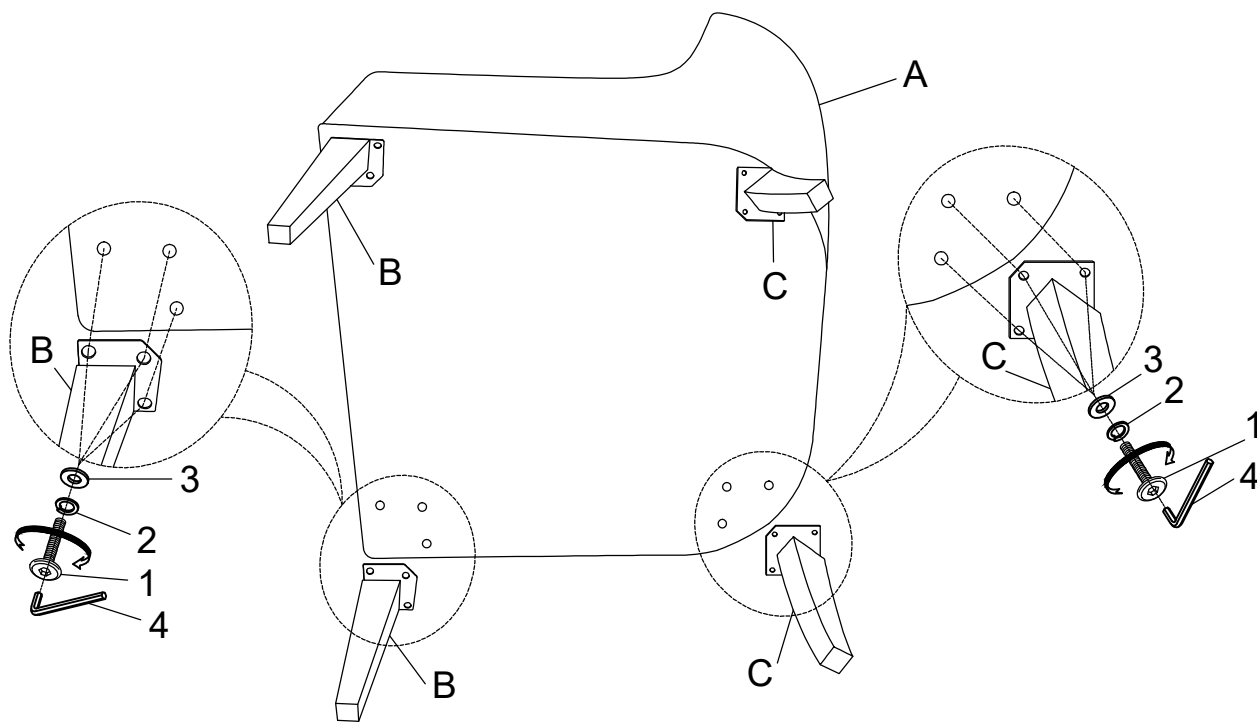

STEP 2:

STEP 3: COMPLETED