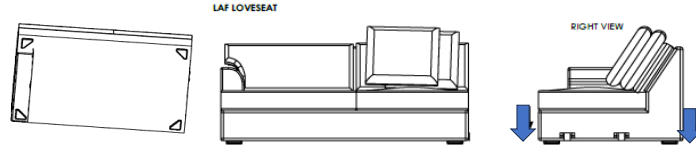

Vendor Information

Vendor Name: LSMX1  
Vendor Code: V-005852

Living Space Information

LS SKU: 321615  
LS product Name: KIT-BELINHA II OPAL 4PC SECTIONAL W/LAF FULL SLEEPER  
Vendor Model: 1585-4PCSECRFLSEATCORARMCHLAFFLSLPR-BE-OPA  
Vendor Collection: BELINHA II

LIVING SPACES		
1	LAF FULL SLEEPER LOVESEAT BELINHA II	 X1
2	ARMLESS CHAIR BELINHA II	 X1
3	CORNER BELINHA II	 X1
4	RAF LOVE SEAT BELINHA II	 X12

LAF FULL SLEEPER LOVESEAT BELINHA II

ARMLESS CHAIR BELINHA II