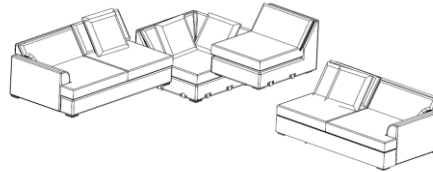

Vendor Information

Vendor Name: LSMX1  
Vendor Code: V-005852

Living Space Information

LS SKU: 321615  
LS product Name: KIT-BELINHA II OPAL 4PC SECTIONAL W/LAF FULL SLEEPER  
Vendor Model: 1585-4PCSECRFLSEATCORARMCHLAFFLSLPR-BE-OPA  
Vendor Collection: BELINHA II

LIVING SPACES		
1	LAF FULL SLEEPER LOVESEAT BELINHA II	 X1
2	ARMLESS CHAIR BELINHA II	 X1
3	CORNER BELINHA II	 X1
4	RAF LOVE SEAT BELINHA II	 X12

LAF FULL SLEEPER LOVESEAT BELINHA II

ARMLESS CHAIR BELINHA II

CORNER BELINHA II

RAF LOVESEAT

STEP 4: JOIN SECTIONAL

KIT-BELINHA II OPAL 4PC SECTIONAL W/LAF FULL SLEEPER