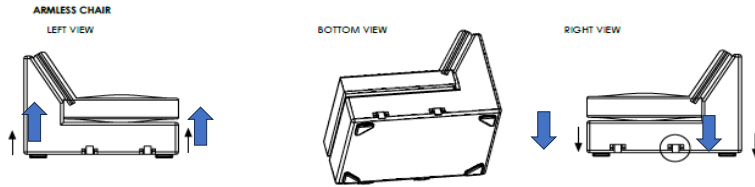

ARMLESS CHAIR BELINHA II