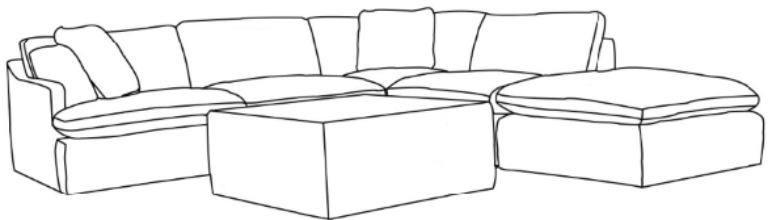

## GATHER

337435/ AS-21107-1.5EL +1.5NA +SQC  
+1.5NA+FST+FST-W

KIT-GATHER 5PC MODULAR SECTIONAL W/2  
OTTOMANS & TABLE COCKTAIL OTTOMAN

Not provided