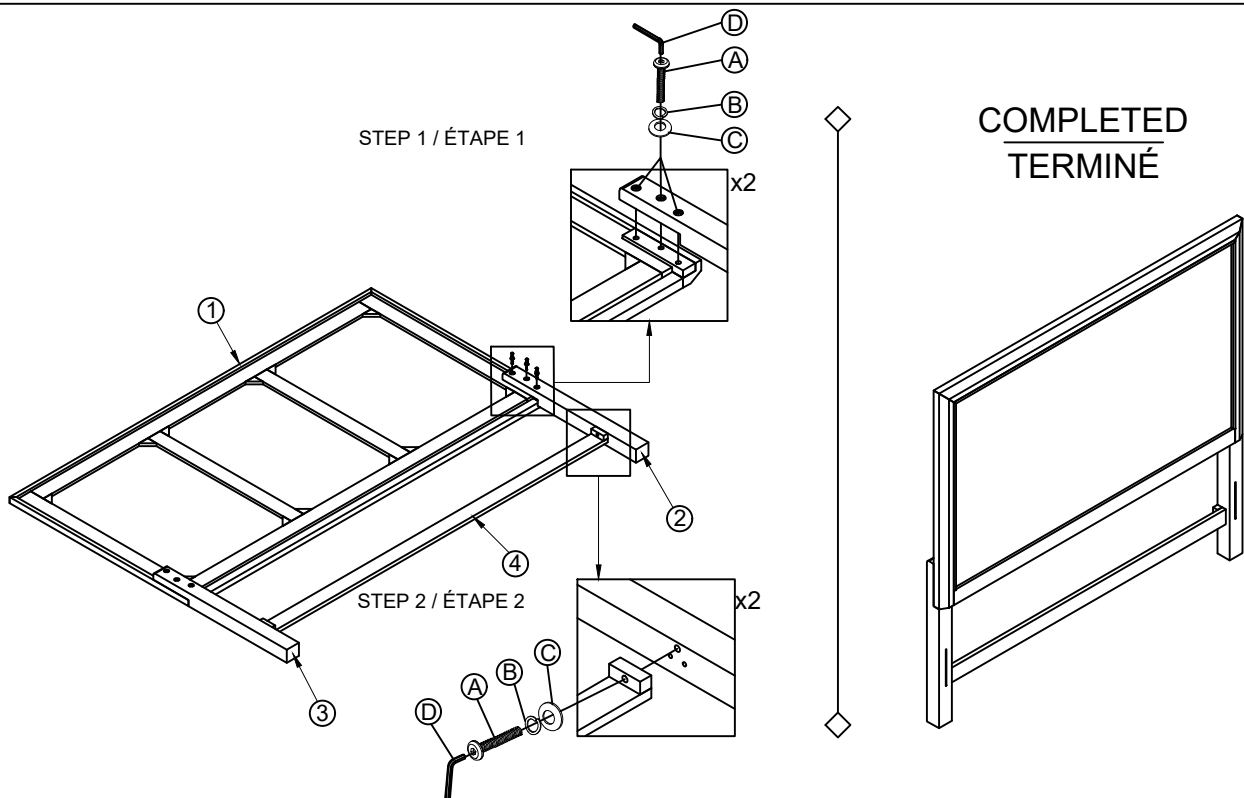

Merci d'avoir acheté ce produit. Veuillez lire et suivre les instructions ci-dessous. Vérifiez avant le montage que vous avez toutes les pièces et fixations. Les pièces qui semblent manquer se trouvent souvent dans les matériaux d'emballage. Si vous n'avez pas toutes les pièces de la liste, demandez à votre détaillant et nous vous les enverrons immédiatement.

⚠ Il est recommandé de placer des coussins protecteurs sous tous les pieds et toutes les bases des meubles pour éviter d'endommager ou d'égratigner les planchers en bois ou autres surfaces dures, et pour limiter l'empreinte et empêcher la décoloration quand les meubles reposent sur la moquette.

1451-1/1451K-1 PART LIST / LISTE PIÈCES			
NO	SKETCH	DESCRIPTION	QTY
1		KING/QUEEN HEADBOARD / TÊTE DE LIT	1PC
2		HEADBOARD LEG -LEFT/PIED GAUCHE -TÊTE DE LIT	1PC
3		HEADBOARD LEG -RIGHT/PIED DROITE -TÊTE DE LIT	1PC
4		SUPPORT BAR / BARRE DE SUPPORT	1PC

1451-1/1451K-1 HARDWARE LIST / LISTE DE QUINCAILLERIE				
NO	SKETCH	DESCRIPTION	SIZE	Q'TY
A		JCB SCREW / BOULON	Ø5/16" * 45mm	8PCS
B		SPRING WASHER / RONDELLE D'ARRÊT	Ø5/16" * 13*1.5mm	8PCS
C		FLAT WASHER / RONDELLE PLATE	Ø5/16" * 19*1.5mm	8PCS
D		ALLEN KEY / CLÉ ALLEN	M4*74mm	1PC

*ABOVE HARDWARE ARE PACKED IN #1451-1/1451K-1 FOR ASSEMBLY