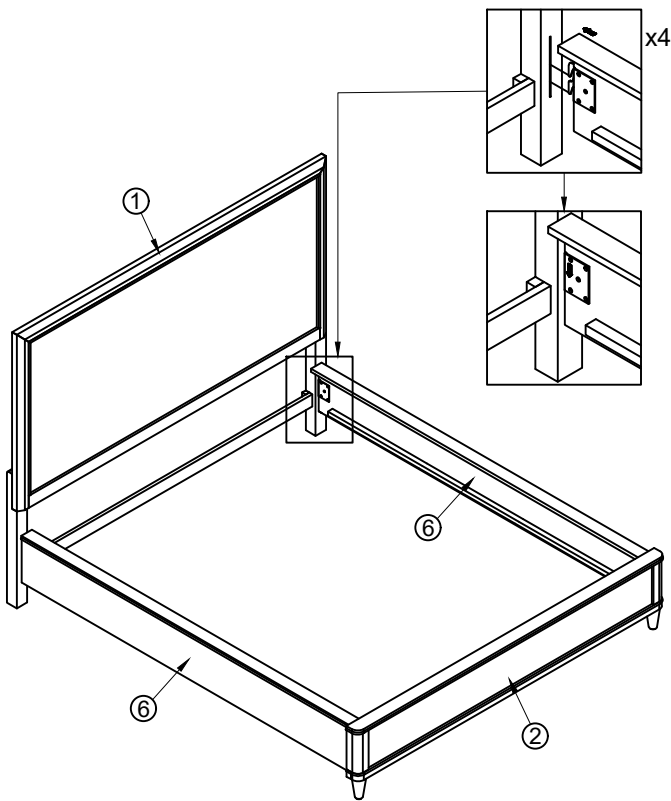

STEP 2 / ÉTAPE 2