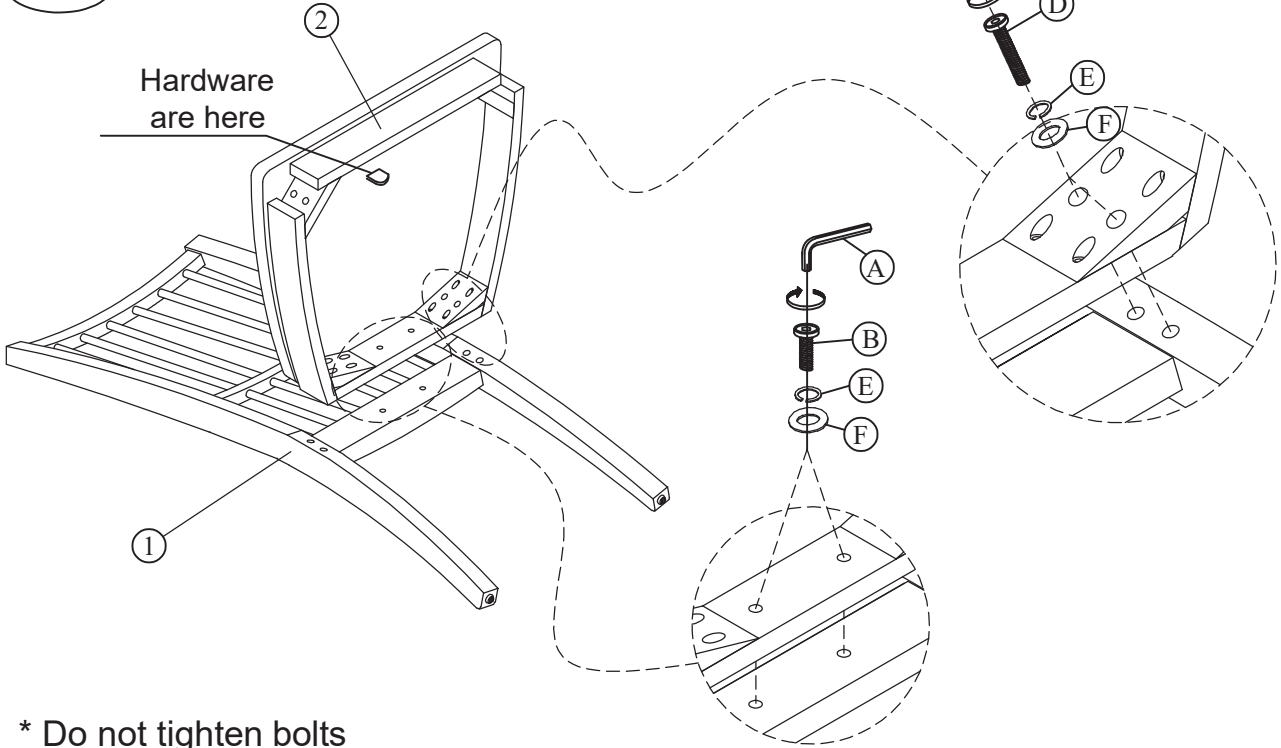

LIVING SPACES

**AMERY**

SPINDLE BACK DINING CHAIR

SKU: 323501

**HARDWARE LIST**

No	Description	Sketch	Q'TY
A	Allen Wrench 4mm		1PC
B	Bolt Ø1/4x40mm		2PCS
C	Bolt Ø1/4x60mm		4PCS
D	Bolt Ø1/4x75mm		4PCS
E	Lock Washer Ø1/4x12mm		10PCS
F	Flat Washer Ø1/4x19mm		10PCS

**PARTS LIST**

CHAIR BACK (1PC)	SEAT FRAME (1PC)	LEG (2PCS)
① 	② 	③ 

STEP 1

\* Do not tighten bolts

STEP 2

\* Tighten all screws & bolts