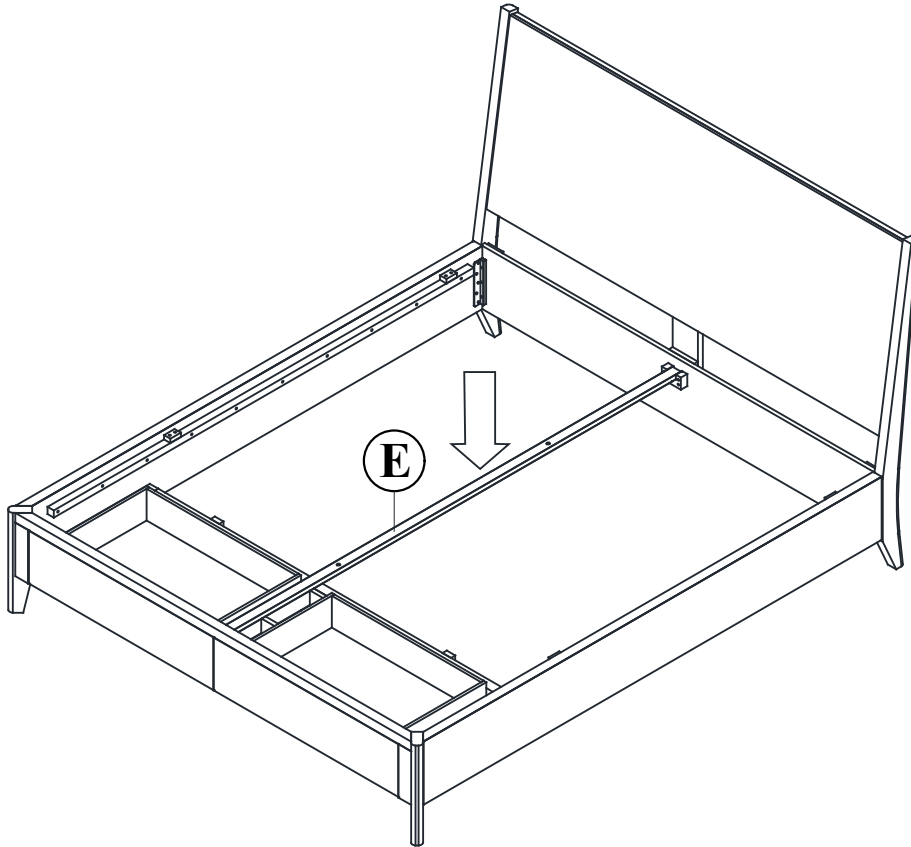

LIVING SPACES

ASSEMBLY INSTRUCTIONS

DRAPER KING WOOD HEADBOARD FOR STORAGE BED

LS SKU#336752 MODEL # DE-DRAP-BK01-US-2DRW-HB
LS SKU#336793 MODEL # DE-DRAP-BK01-US-2DRW-FB/SL
LS SKU#336753 MODEL # DE-DRAP-BK01-US-2DRW-SR

Step 3