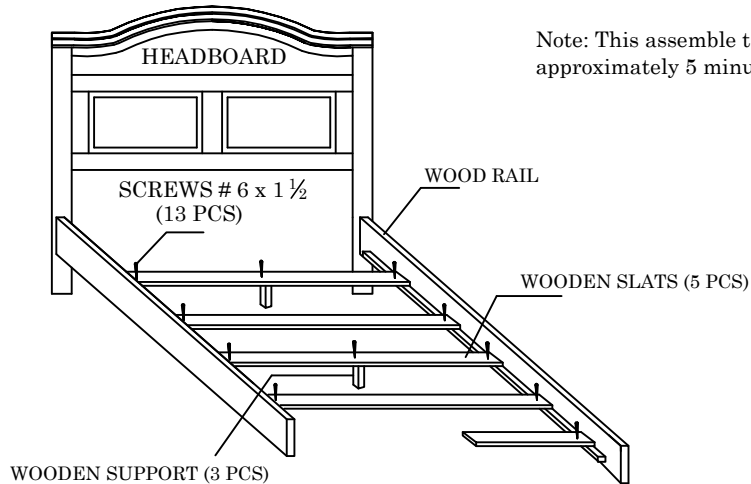

PROGRESSIVE FURNITURE

MATTRESS WOODEN SUPPORTS

INSTUCTION SHEET

Note: This assemble takes approximately 5 minutes

PROGRESSIVE FURNITURE

MATTRESS WOODEN SUPPORTS

INSTUCTION SHEET

Note: This assemble takes approximately 5 minutes