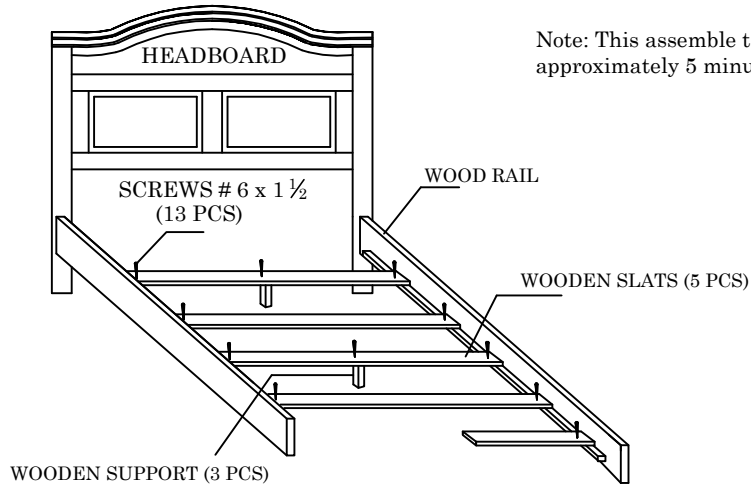

INSTUCTION SHEET

PROGRESSIVE FURNITURE

MATTRESS WOODEN SUPPORTS

INSTUCTION SHEET

PROGRESSIVE FURNITURE

MATTRESS WOODEN SUPPORTS

INSTUCTION SHEET

Note: This assemble takes approximately 5 minutes