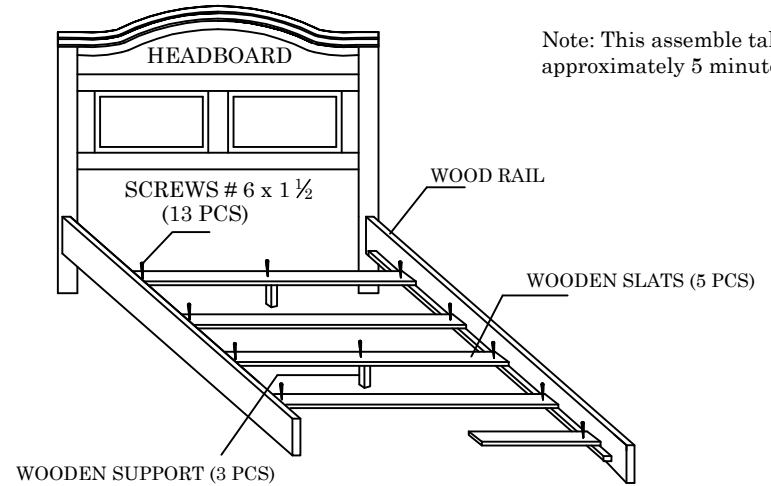

PROGRESSIVE FURNITURE

MATTRESS WOODEN SUPPORTS

INSTUCTION SHEET

Note: This assemble takes approximately 5 minutes