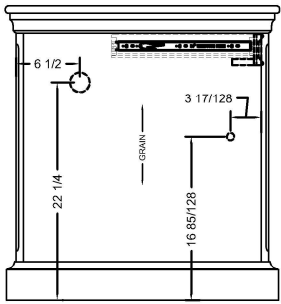

MARTIN®
FURNITURE

IMKN680 DOUBLE PED DESK
66" w X 30" h X 28" d

BACK VIEW