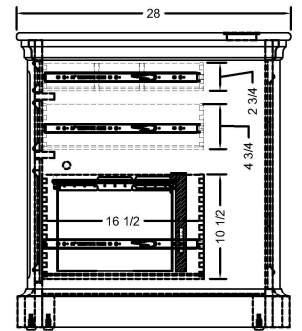

MARTIN®
FURNITURE

IMKN680 DOUBLE PED DESK
66" w X 30" h X 28" d

BACK VIEW