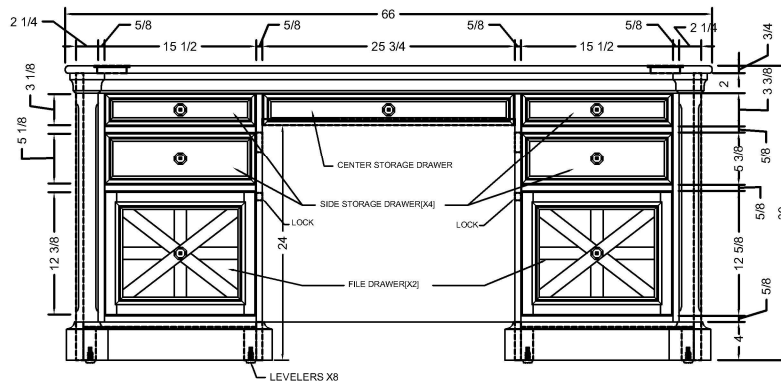

MARTIN®
FURNITURE

IMKN680 DOUBLE PED DESK
66" w X 30" h X 28" d

BACK VIEW