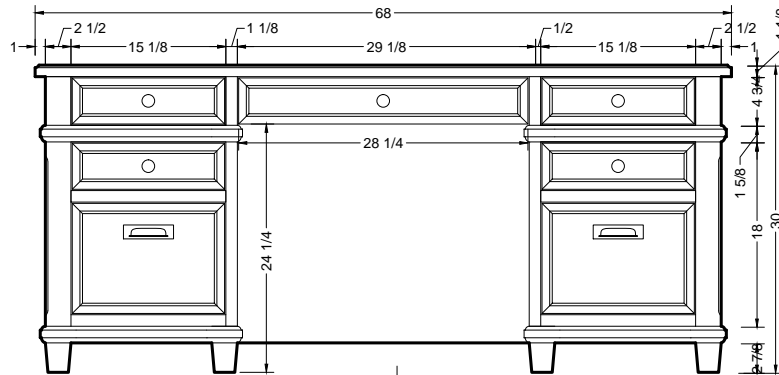

MARTIN®
FURNITURE

CARSON
IMCA680
68" w X 30" h X 28" d

®MARTIN
FURNITURE

CARSON
IMCA680
68" w X 30" h X 28" d