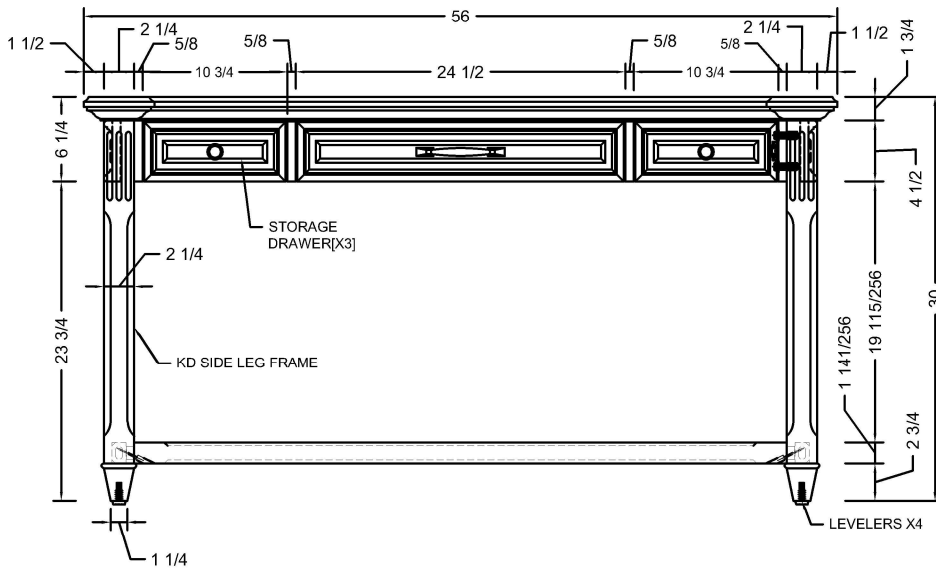

MARTIN®
FURNITURE

IMBR384 WRITING DESK
56" w X 30" h X 28" d

BACK VIEW