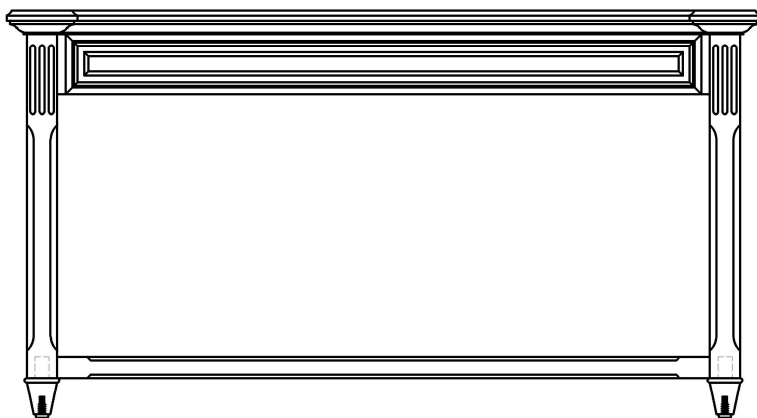

MARTIN®
FURNITURE

IMBR384 WRITING DESK
56" w X 30" h X 28" d

BACK VIEW