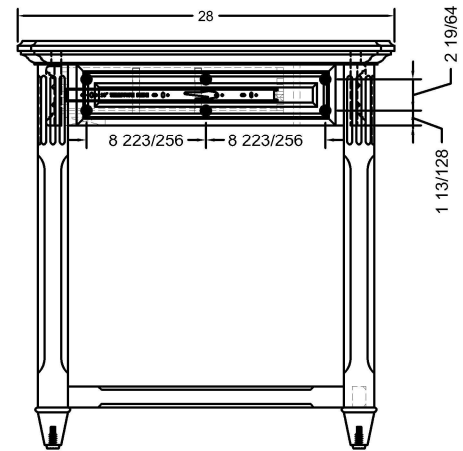

MARTIN®
FURNITURE

IMBR384 WRITING DESK
56" w X 30" h X 28" d

BACK VIEW