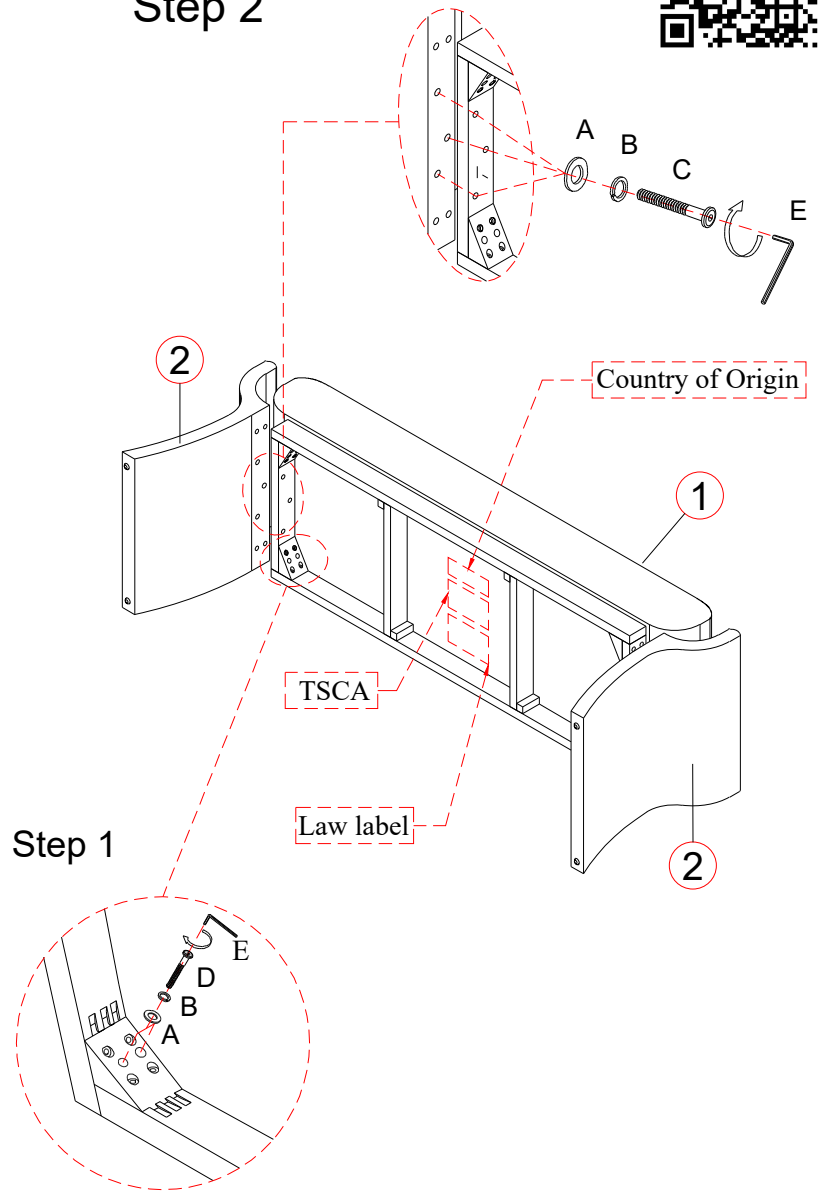

1	LS-D5877-68SE BENCH SEAT	 X1
2	LS-D5877-68LG SIDE LEG ASSEMBLY	 X2
A	PD5877-68HD-A	 X14
B	PD5877-68HD-B	 X14
C	PD5877-68HD-C	 X6
D	PD5877-68HD-D	 X8
E	PD5877-68HD-E	 X1

ASTRA

333856/ LS-D5877-68
52" BACKLESS DINING BENCH

Not provided

Step 2

Step 1

ASSEMBLY COMPLETED

WARNING:
ONLY USE THE HAND
TOOLS PROVIDED