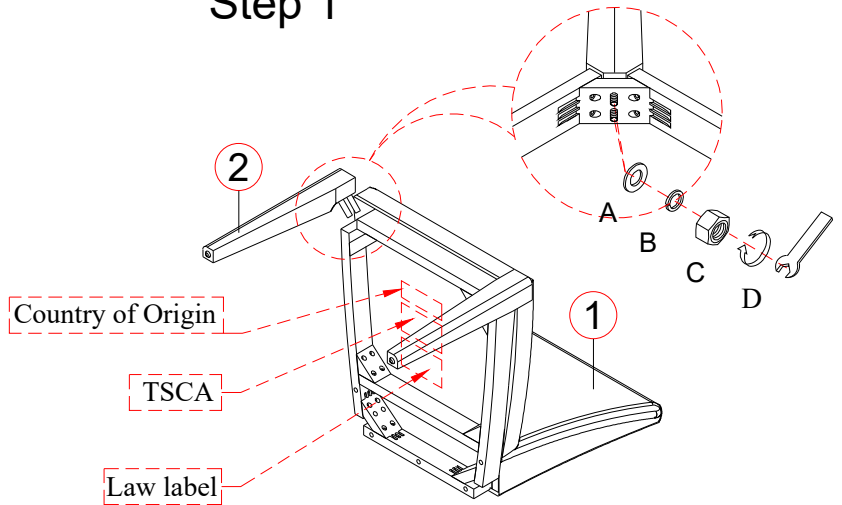

1	LS-D5877-63SE CHAIR SEAT WITH BACK REST	 X1
2	LS-D5877-63LG1 FRONT LEG	 X2
3	LS-D5877-63LG2 BACK LEG (RIGHT SIDE)	 X1
4	LS-D5877-63LG3 BACK LEG (LEFT SIDE)	 X1
A	PD5877-63HD-A	 X8
B	PD5877-63HD-B	 X8
C	PD5877-63HD-C	 X8
D	PD5877-63HD-D	 X1

**ASTRA**

333855/ LS-D5877-63  
UPH DINING CHAIR WITH BACK

**Step 1**

**Step 2**

**ASSEMBLY COMPLETED**

WARNING:  
ONLY USE THE HAND  
TOOLS PROVIDED