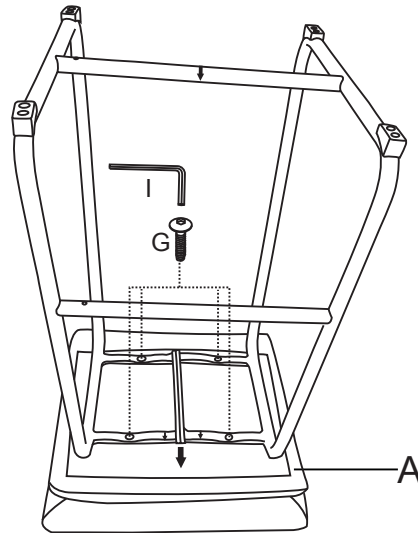

LIVING SPACES

A	DM1025-CC-A		x1
B	DM1025-CC-B		x1
C	DM1025-CC-C		x1
D	DM1025-CC-D		x1
E	DM1025-CC-E		x1
F	DM1025-CC-F	 M8x14mm	x2
G	DM1025-CC-G	 M6x25mm	x4
H	DM1025-CC-H	 M6x30mm	x4
I	DM1025-CC-I	 M6	x1

MAEVE 24" FAUX LEATHER COUNTER STOOL WITH BACK

DM1025-CC/333823,333824,333857

①

②

Scan QR code to view assembly video

③

④