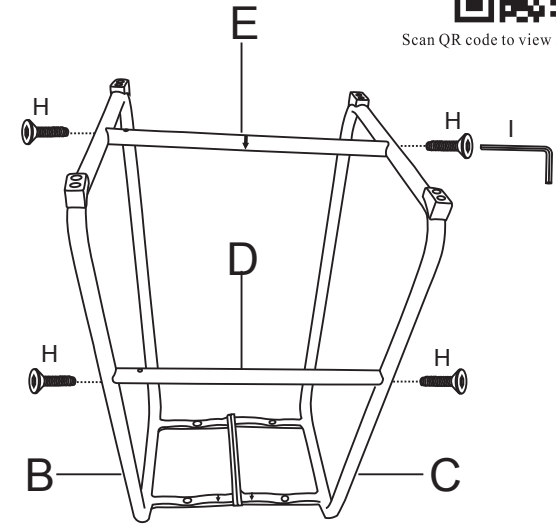

MAEVE 24" FAUX LEATHER COUNTER STOOL WITH BACK

DM1025-CC/333823,333824,333857

①

②

Scan QR code to view assembly video

③

④