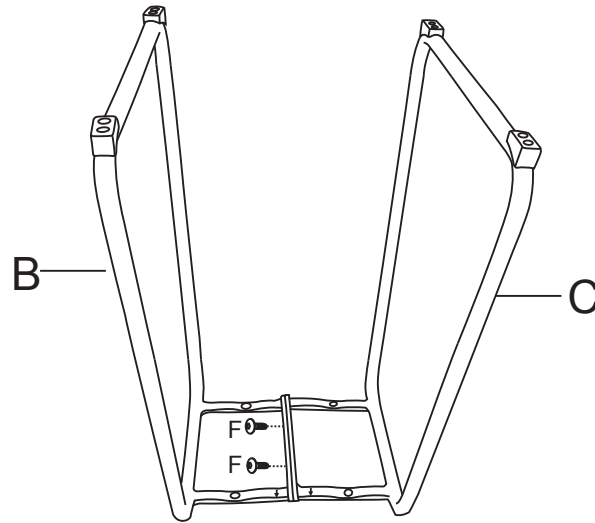

LIVING SPACES

A	DM1025-CC-A		x1
B	DM1025-CC-B		x1
C	DM1025-CC-C		x1
D	DM1025-CC-D		x1
E	DM1025-CC-E		x1
F	DM1025-CC-F	 M8x14mm	x2
G	DM1025-CC-G	 M6x25mm	x4
H	DM1025-CC-H	 M6x30mm	x4
I	DM1025-CC-I	 M6	x1

MAEVE 24" FAUX LEATHER COUNTER STOOL WITH BACK

DM1025-CC/333823,333824,333857

①

②

Scan QR code to view assembly video

③

④