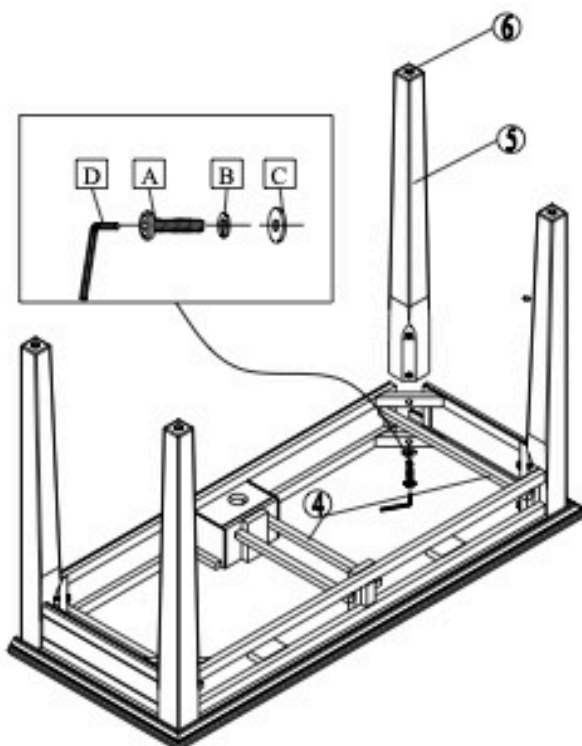

Thank you for purchasing this quality product. Be sure to check all packing material carefully for small parts that may have come loose inside the carton during shipment.

Parts key			
No	Code	Qty	Description
1	775-4820P05	2 pcs	Drawer Complete
2	775-4820P04	2 Sets	Knob w/ Screw
3	775-4820P05A	2 Sets	Drawer Stop
4	775-4820P06	2 Sets	Drawer Glide
5	775-4820P02	4 pcs	Leg
6	775-4820P01F	4 pcs	Floor Glide
7	775-4820P22	1 pc	Lift top
8	775-4820P22H	2 pcs	Lift top hinge
9	775-4820P01E	1 pc	Electric outlet

Hardware Kit 775-4820P01		
No	Description	Qty
A	Bolt M6x50mm	8 pcs
B	Lock washer	8 pcs
C	Washer	8 pcs
D	Allen key	1 pc

I.