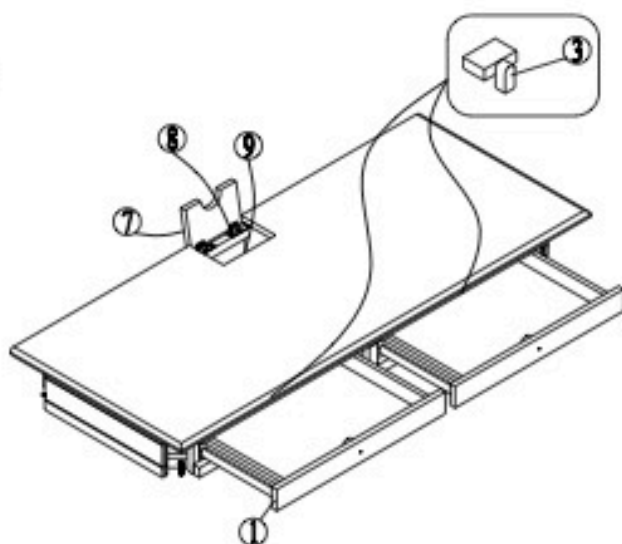

Thank you for purchasing this quality product. Be sure to check all packing material carefully for small parts that may have come loose inside the carton during shipment.

Parts key			
No	Code	Qty	Description
1	775-4820P05	2 pcs	Drawer Complete
2	775-4820P04	2 Sets	Knob w/ Screw
3	775-4820P05A	2 Sets	Drawer Stop
4	775-4820P06	2 Sets	Drawer Glide
5	775-4820P02	4 pcs	Leg
6	775-4820P01F	4 pcs	Floor Glide
7	775-4820P22	1 pc	Lift top
8	775-4820P22H	2 pcs	Lift top hinge
9	775-4820P01E	1 pc	Electric outlet

Hardware Kit 775-4820P01		
No	Description	Qty
A	Bolt M6x50mm	8 pcs
B	Lock washer	8 pcs
C	Washer	8 pcs
D	Allen key	1 pc

I.