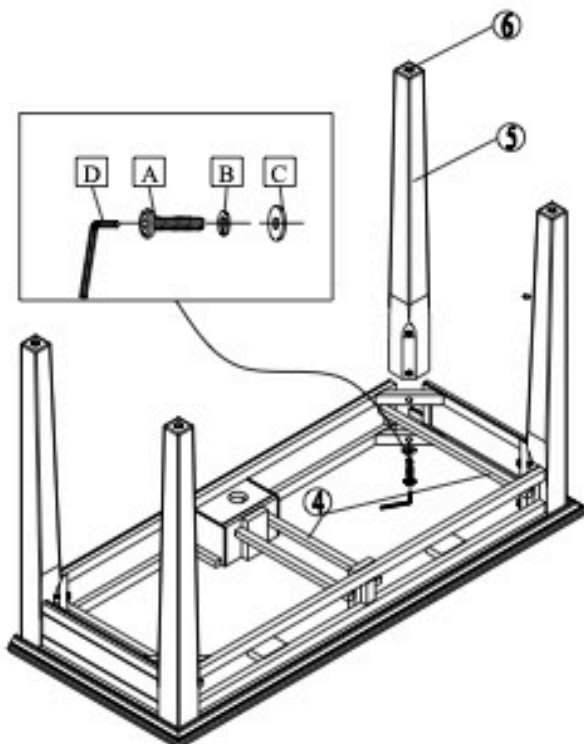

Thank you for purchasing this quality product. Be sure to check all packing material carefully for small parts that may have come loose inside the carton during shipment.

Parts key			
No	Code	Qty	Description
1	375-4820P05	2 pcs	Drawer Complete
2	375-4820P04	2 Sets	Knob w/ Screw
3	375-4820P05A	2 Sets	Drawer Stop
4	375-4820P06	2 Sets	Drawer Glide
5	375-4820P02	4 pcs	Leg
6	375-4820P01F	4 pcs	Floor Glide
7	375-4820P22	1 pc	Lift top
8	375-4820P22H	2 pcs	Lift top hinge
9	375-4820P01E	1 pc	Electric outlet

Hardware Kit 375-4820P01		
No	Description	Qty
A	Bolt M6x50mm	8 pcs
B	Lock washer	8 pcs
C	Washer	8 pcs
D	Allen key	1 pc

I.

II.