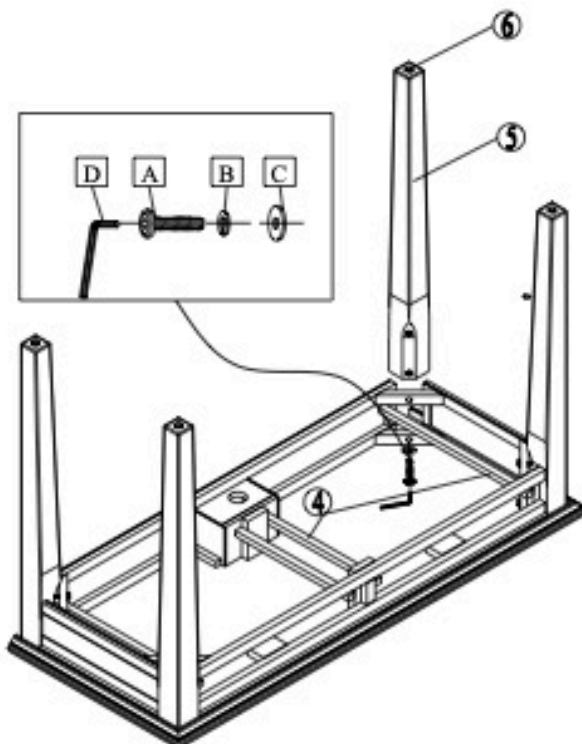

Thank you for purchasing this quality product. Be sure to check all packing material carefully for small parts that may have come loose inside the carton during shipment.

Parts key			
No	Code	Qty	Description
1	275-4820P05	2 pcs	Drawer Complete
2	275-4820P04	2 Sets	Knob w/ Screw
3	275-4820P05A	2 Sets	Drawer Stop
4	275-4820P06	2 Sets	Drawer Glide
5	275-4820P02	4 pcs	Leg
6	275-4820P01F	4 pcs	Floor Glide
7	275-4820P22	1 pc	Lift top
8	275-4820P22H	2 pcs	Lift top hinge
9	275-4820P01E	1 pc	Electric outlet

Hardware Kit 275-4820P01		
No	Description	Qty
A	Bolt M6x50mm	8 pcs
B	Lock washer	8 pcs
C	Washer	8 pcs
D	Allen key	1 pc

I.

II.