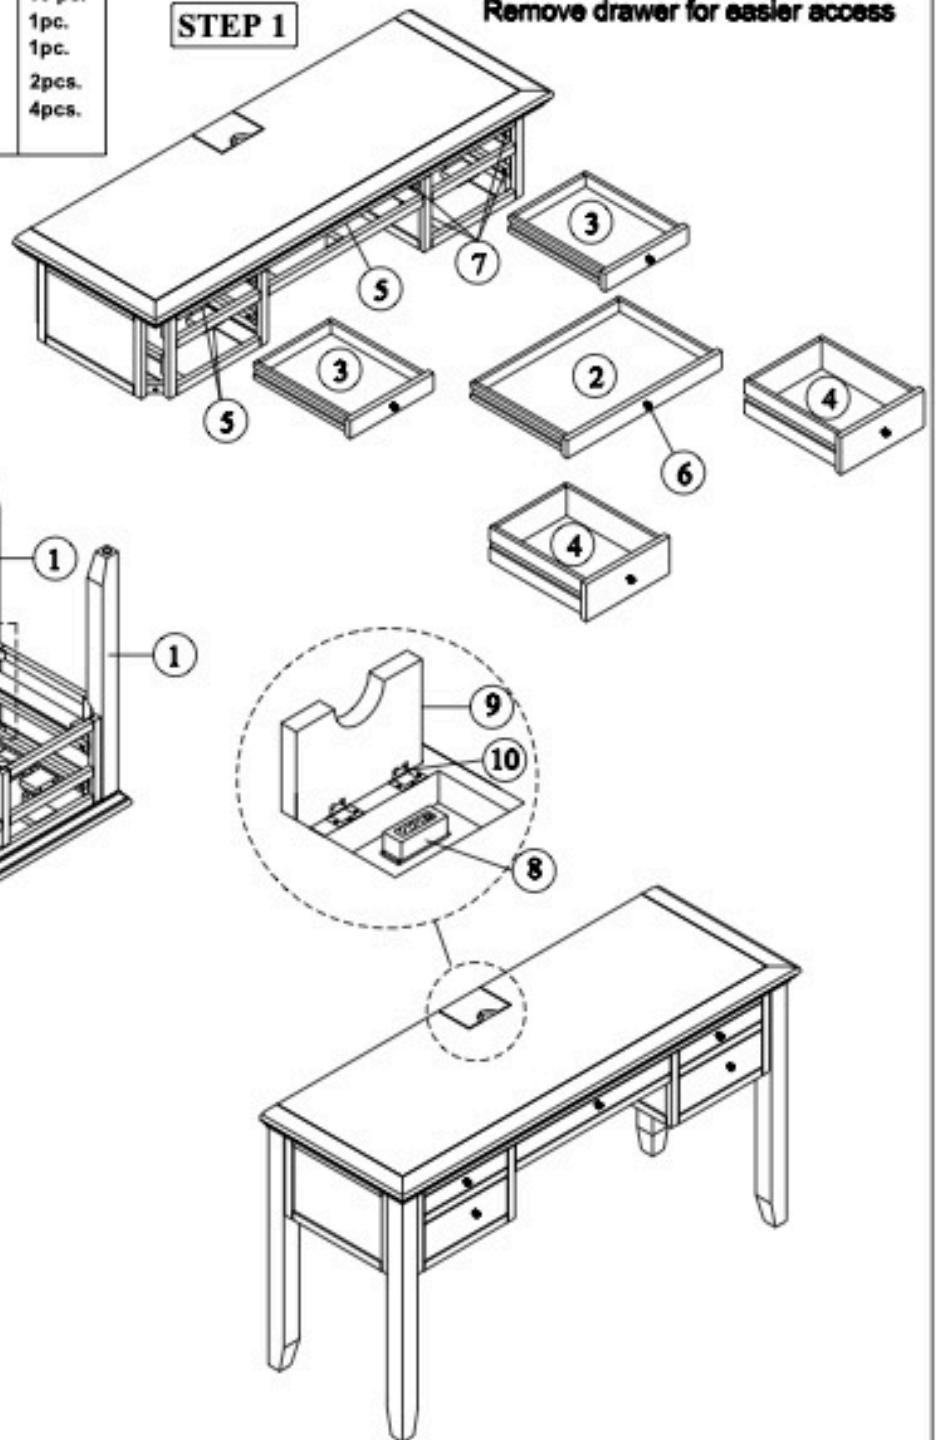

Desk Parts Key			
No	Code	Description	Q'ty
1	2130-5620P02	Legs	4 pc.
2	2130-5620P05M	Middle Drawer Complete	1 pc.
3	2130-5620P05TS	Top Side Drawer Complete	2 pcs.
4	2130-5620P05BS	Bottom Side Drawer Complete	2 pcs.
5	2130-5620P05A	Drawer Stop	5 pc.
6	2130-5620P04	Knob w/ screw	5 pc.
7	2130-5620P06	Drawer glide	10 pc.
8	2130-5620P01E	Power outlet	1pc.
9	2130-5620P22	Lift top	1pc.
10	2130-5620P22H	Lift top Hinge	2pcs.
11	2130-5620P01	Floor glide	4pcs.

Hardware kit (2130-5620P01)			
No		Description	Q'ty
A		Bolt 1/4" x 2"	8 pcs.
B		Lock Washer 1/4"	8 pcs.
C		Flat Washer 1/4"	8 pcs.
D		Allen Key	1 pc.

#### STEP 1

Remove drawer for easier access