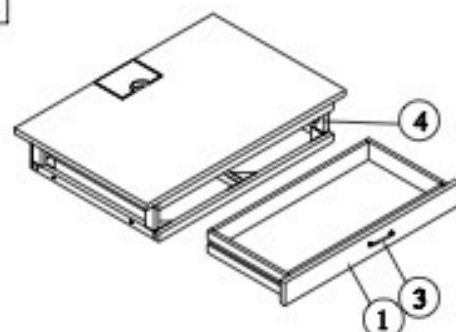

Chair Parts Key			
No	Code	Description	Q'ty
1	2025-30WHP05	Drawer	1 pc.
2	2025-30WHP05A	Drawer Stop	1 pc.
3	2025-30WHP04	Drawer Pull w/screws	1 pcs.
4	2025-30WHP06	Drawer glide	2 pcs.
5	2025-30WHP08	Shelf	1 pc.
6	2025-30WHP53R	Right Side Leg (Assembly)	1 pc.
7	2025-30WHP53L	Left Side Leg (Assembly)	1 pc.
8	2025-P01E	Power outlet	1pc.
9	2025-30WHP22	Lift top	1pc.
10	2025-30WHP22H	Lift top Hinge	2pcs.
11	2025-30WHP01F	Floor glide	4pcs.

Hardware kit (2025-30WHP01)			
No		Description	Q'ty
A		Bolt 1/4" x 35mm.	12 pcs.
B		Lock Washer 1/4"	12 pcs.
C		Flat Washer 1/4"	12 pcs.
D		Allen Key	1 pc.

Remove drawer for easier access

STEP 1