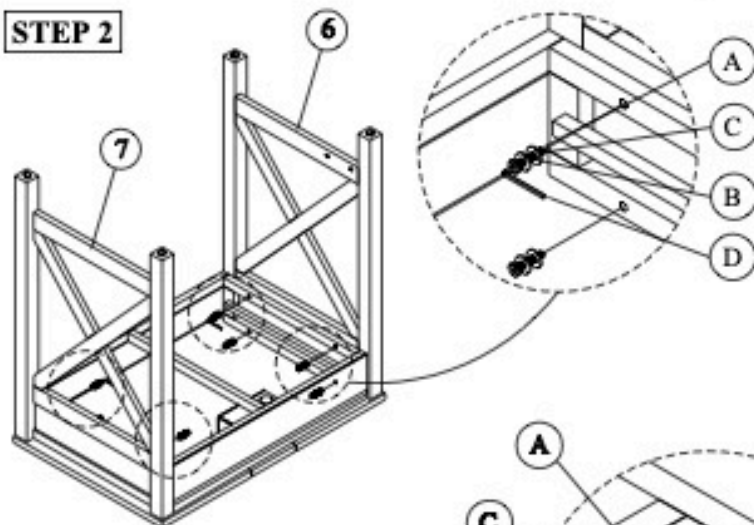

Chair Parts Key			
No	Code	Description	Q'ty
1	2025-30WHP05	Drawer	1 pc.
2	2025-30WHP05A	Drawer Stop	1 pc.
3	2025-30WHP04	Drawer Pull w/screws	1 pcs.
4	2025-30WHP06	Drawer glide	2 pcs.
5	2025-30WHP08	Shelf	1 pc.
6	2025-30WHP53R	Right Side Leg (Assembly)	1 pc.
7	2025-30WHP53L	Left Side Leg (Assembly)	1 pc.
8	2025-P01E	Power outlet	1pc.
9	2025-30WHP22	Lift top	1pc.
10	2025-30WHP22H	Lift top Hinge	2pcs.
11	2025-30WHP01F	Floor glide	4pcs.

Hardware kit (2025-30WHP01)			
No		Description	Q'ty
A		Bolt 1/4" x 35mm.	12 pcs.
B		Lock Washer 1/4"	12 pcs.
C		Flat Washer 1/4"	12 pcs.
D		Allen Key	1 pc.

Remove drawer for easier access

STEP 1

STEP 2

STEP 3