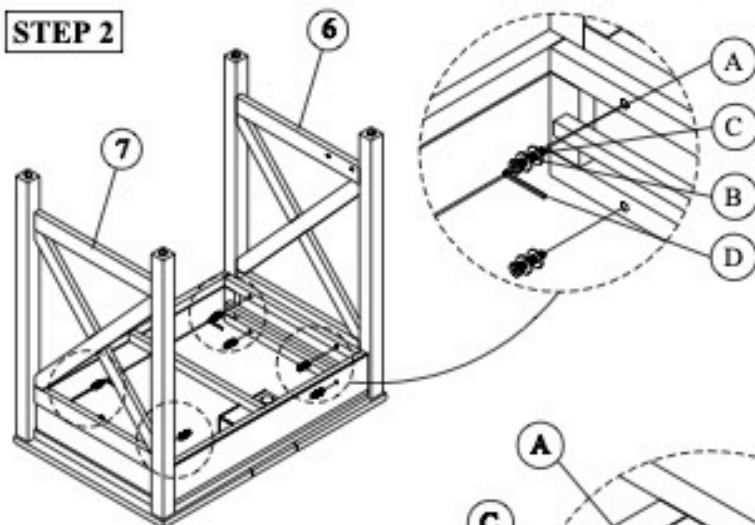

Chair Parts Key			
No	Code	Description	Q'ty
1	2025-30GRP05	Drawer	1 pc.
2	2025-30GRP05A	Drawer Stop	1 pc.
3	2025-30GRP04	Drawer Pull w/ screws	1 pcs.
4	2025-30GRP06	Drawer glide	2 pcs.
5	2025-30GRP08	Shelf	1 pc.
6	2025-30GRP53R	Right Side Leg (Assembly)	1 pc.
7	2025-30GRP53L	Left Side Leg (Assembly)	1 pc.
8	2025-P01E	Power outlet	1pc.
9	2025-30GRP22	Lift top	1pc.
10	2025-30GRP22H	Lift top Hinge	2pcs.
11	2025-30GRP01F	Floor glide	4pcs.

Hardware kit (2025-30GRP01)			
No		Description	Q'ty
A		Bolt 1/4" x 35mm.	12 pcs.
B		Lock Washer 1/4"	12 pcs.
C		Flat Washer 1/4"	12 pcs.
D		Allen Key	1 pc.

Remove drawer for easier access

STEP 1

STEP 2

STEP 3