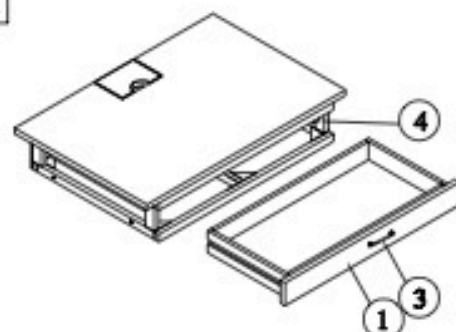

Chair Parts Key			
No	Code	Description	Q'ty
1	2025-30GRP05	Drawer	1 pc.
2	2025-30GRP05A	Drawer Stop	1 pc.
3	2025-30GRP04	Drawer Pull w/ screws	1 pcs.
4	2025-30GRP06	Drawer glide	2 pcs.
5	2025-30GRP08	Shelf	1 pc.
6	2025-30GRP53R	Right Side Leg (Assembly)	1 pc.
7	2025-30GRP53L	Left Side Leg (Assembly)	1 pc.
8	2025-P01E	Power outlet	1pc.
9	2025-30GRP22	Lift top	1pc.
10	2025-30GRP22H	Lift top Hinge	2pcs.
11	2025-30GRP01F	Floor glide	4pcs.

Hardware kit (2025-30GRP01)			
No		Description	Q'ty
A		Bolt 1/4" x 35mm.	12 pcs.
B		Lock Washer 1/4"	12 pcs.
C		Flat Washer 1/4"	12 pcs.
D		Allen Key	1 pc.

Remove drawer for easier access

STEP 1