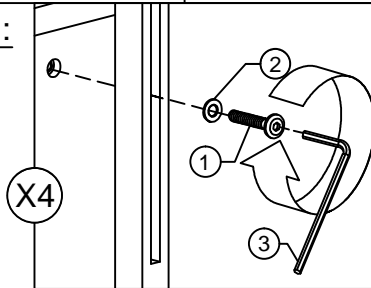

DESTINATION DRESSER MIRROR ASSEMBLY INSTRUCTIONS

BOX DRESSER MIRROR

BOX DRESSER 6 DRAWER

OPTION 1 WALL MOUNTING

HARDWARE PACKED IN BOX

1	ALLEN BOLT (M6X40)		8 PCS
2	FLAT WASHER (M6X16)		8 PCS
3	ALLEN KEY (L4)		1 PC

! WARNING

FOR YOUR SAFETY AND CONVENIENCE
ASSEMBLY BY TWO PEOPLE IS RECOMMENDED

OPTION 2 DRESSER MOUNTING

STEP 1 :

STEP 2 :