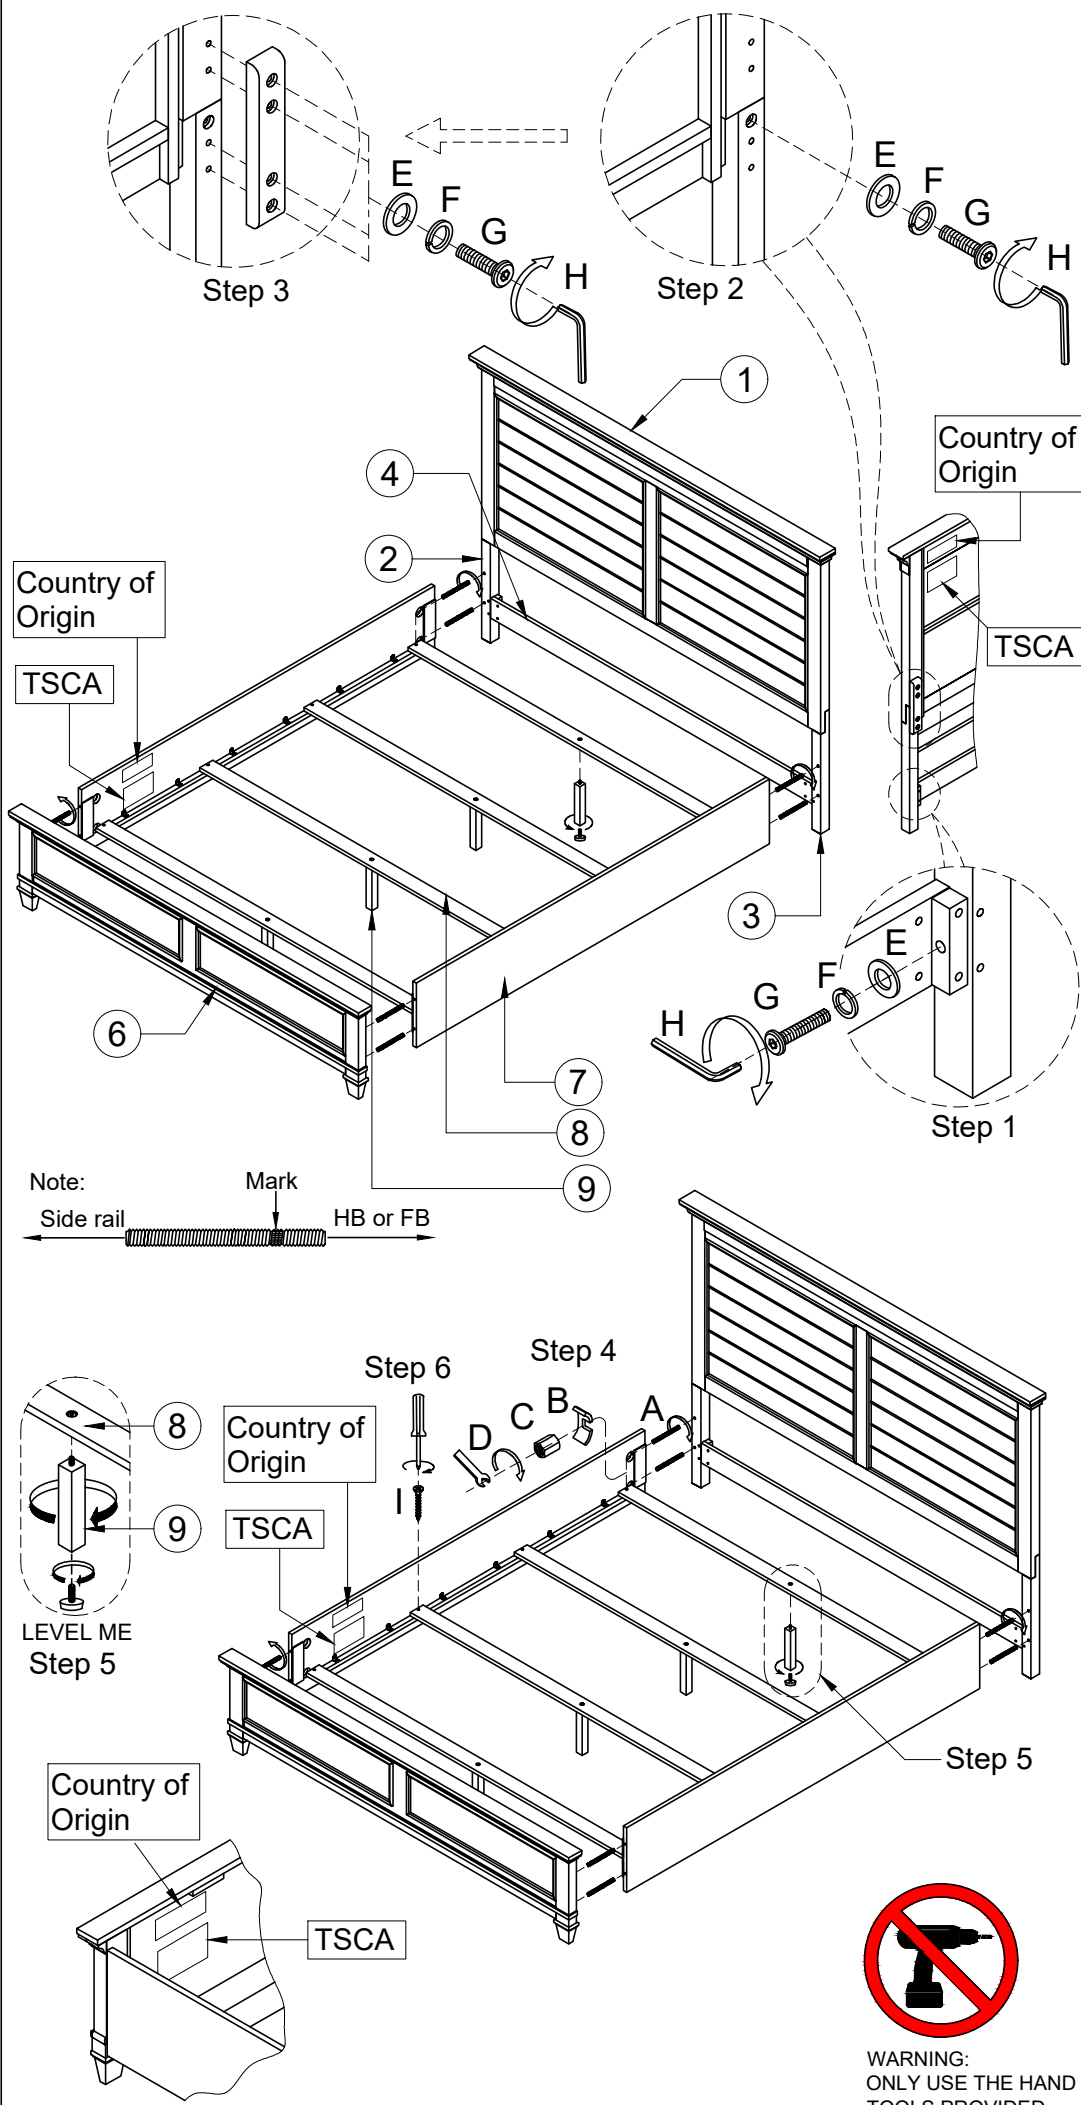

**BOX OF HEADBOARD (BOX 1)**

1	PB5611-54H		X1
2	PB5611-54HGY-HL1		X1
3	PB5611-54HGY-HL2		X1
4	PB5611-54HGY-SR		X2
5	PB5611-54HGY-MP		X1
E	PB5611-54HGY-HD	 5/16" DIAMETER X 3/4" X 1/16"	X12
F	PB5611-54HGY-HD	 5/16" DIAMETER X 1/2" X 1/16"	X12
G	PB5611-54HGY-HD	 5/16" DIAMETER X 1 1/2" LENGTH	X12
H	PB5611-54HGY-HD	 3/16"	X1

**BOX OF SIDE RAIL (BOX 2)**

7	PB5611-54R		X2
A	PB5611-54RGY-HD	 5/16" DIAMETER X 4 5/16" LENGTH	X8
B	PB5611-54RGY-HD	 5/16" DIAMETER	X8
C	PB5611-54RGY-HD	 5/16" DIAMETER X 5/8"	X8
D	PB5611-54RGY-HD	 1/2"	X1

**BOX OF FOOTBOARD, SLATS & SUPPORT LEG (BOX 3)**

6	PB5611-54F		X1
8	P99-00QSL-HL		X4
9	PB5611-54FGY-SS		X4
I	P99-00SR	 M4 X 1 1/4"	X8

**TOOLS REQUIRED (NOT PROVIDED):**  
PHILLIPS SCREW DRIVER

CATHERINE

329946 / B5611-54GY  
GREY QUEEN PANEL BED

**WARNING:**  
ONLY USE THE HAND  
TOOLS PROVIDED