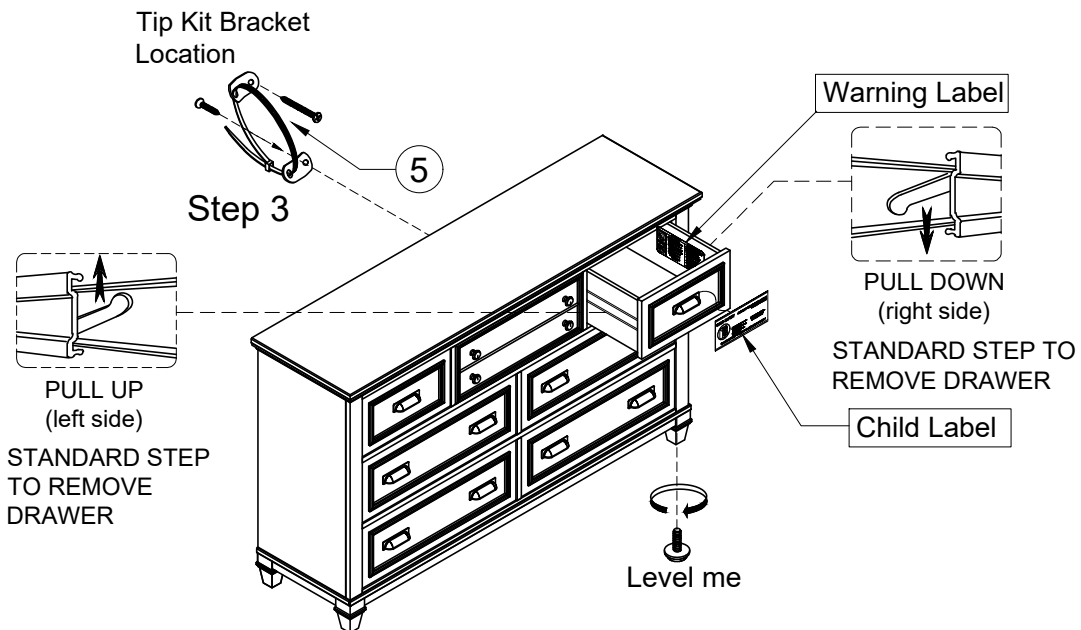

LIVING SPACES

1	PB5611-20WHTB		X1
2	PB5611-01WHLG1		X2
3	PB5611-01WHLG2		X2
4	PB5611-20WH-CL		X1
5	P99-00R1		X1
A	PB5611-01WH-HD	5/16" DIAMETER X 3/4" X 1/16"	X4
B	PB5611-01WH-HD	5/16" DIAMETER X 1/2" X 1/16"	X4
C	PB5611-01WH-HD	5/16" DIAMETER X 2" LENGTH	X4
D	PB5611-01WH-HD	1/2"	X1

CATHERINE

329900 / B5611-20WH  
WHITE 7 DRAWER DRESSER

WARNING:  
ONLY USE THE HAND  
TOOLS PROVIDED

ASSEMBLY COMPLETED