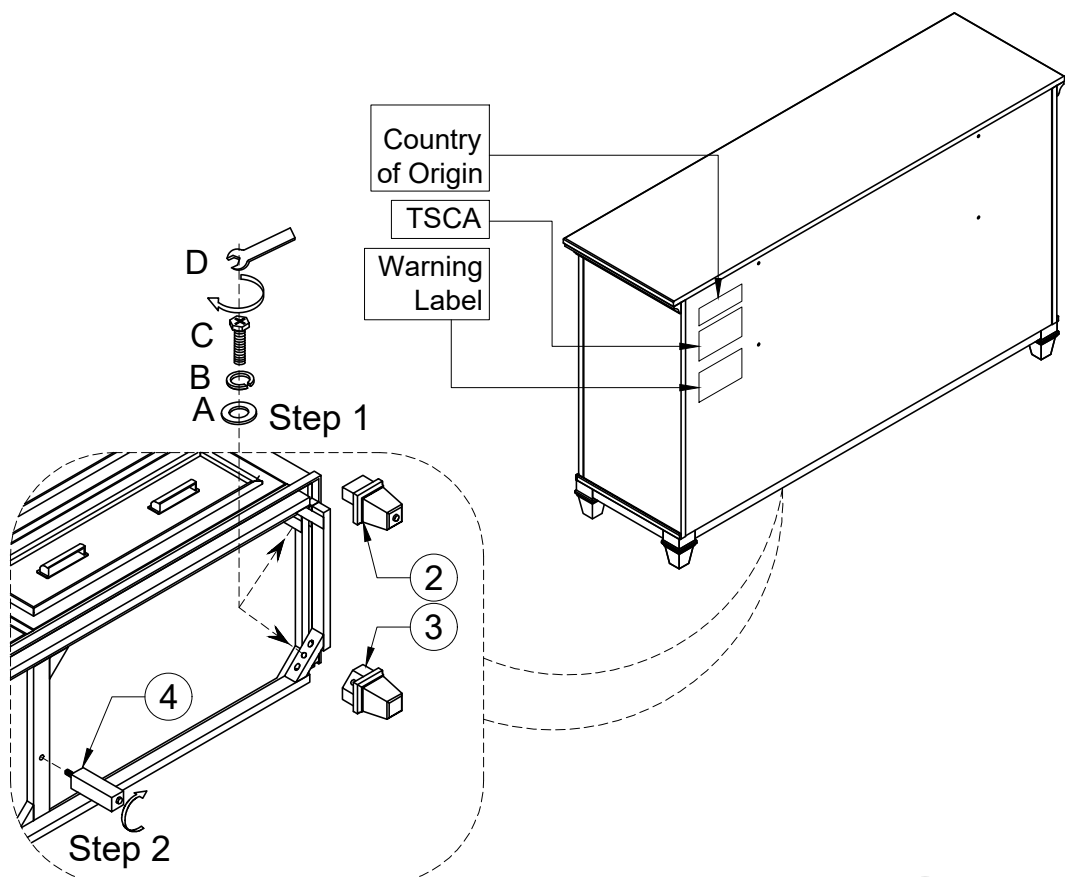

LIVING SPACES

1	PB5611-20WHTB		X1
2	PB5611-01WHLG1		X2
3	PB5611-01WHLG2		X2
4	PB5611-20WH-CL		X1
5	P99-00R1		X1
A	PB5611-01WH-HD	5/16" DIAMETER X 3/4" X 1/16"	X4
B	PB5611-01WH-HD	5/16" DIAMETER X 1/2" X 1/16"	X4
C	PB5611-01WH-HD	5/16" DIAMETER X 2" LENGTH	X4
D	PB5611-01WH-HD	1/2"	X1

CATHERINE

329900 / B5611-20WH  
WHITE 7 DRAWER DRESSER

WARNING:  
ONLY USE THE HAND  
TOOLS PROVIDED

ASSEMBLY COMPLETED