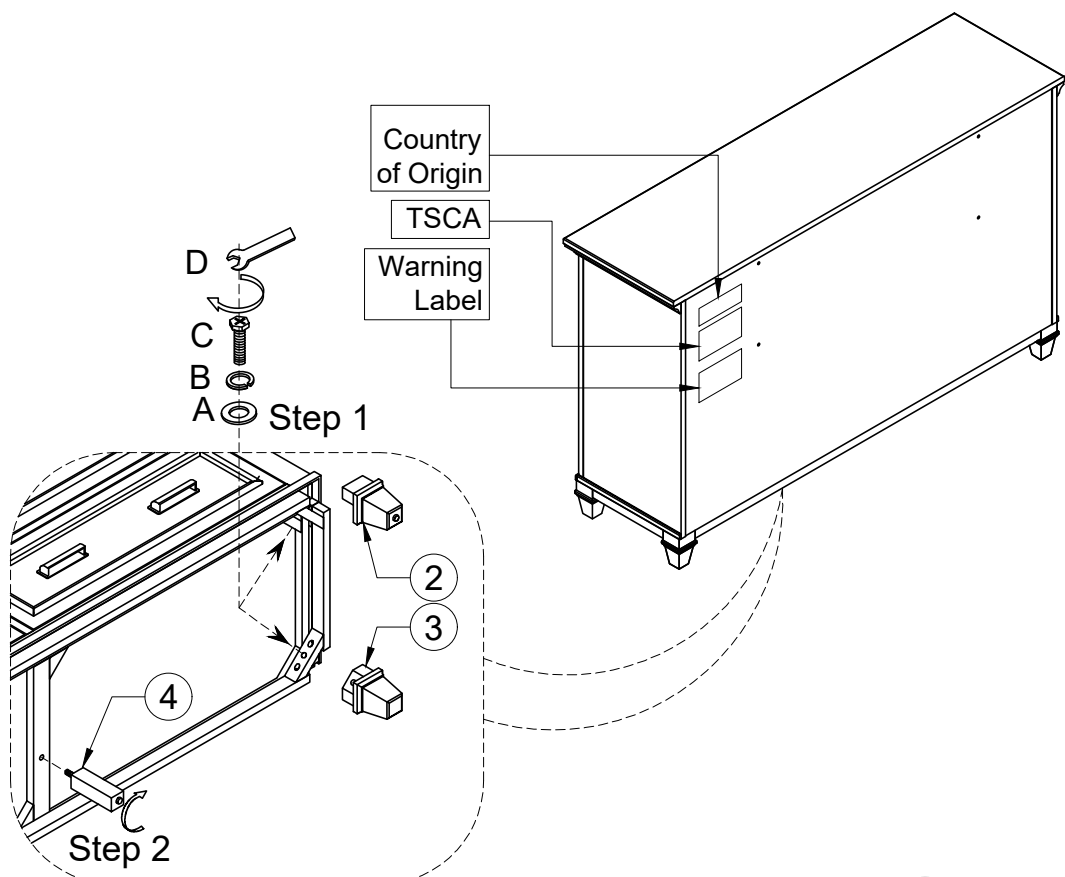

LIVING SPACES

1	PB5611-20GYTB		X1
2	PB5611-01GYLG1		X2
3	PB5611-01GYLG2		X2
4	PB5611-20GY-CL		X1
5	P99-00R1		X1
A	PB5611-01GY-HD	 5/16" DIAMETER X 3/4" X 1/16"	X4
B	PB5611-01GY-HD	 5/16" DIAMETER X 1/2" X 1/16"	X4
C	PB5611-01GY-HD	 5/16" DIAMETER X 2" LENGTH	X4
D	PB5611-01GY-HD	 1/2"	X1

CATHERINE

329899 / B5611-20GY
GREY 7 DRAWER DRESSER

WARNING:
ONLY USE THE HAND
TOOLS PROVIDED

ASSEMBLY COMPLETED