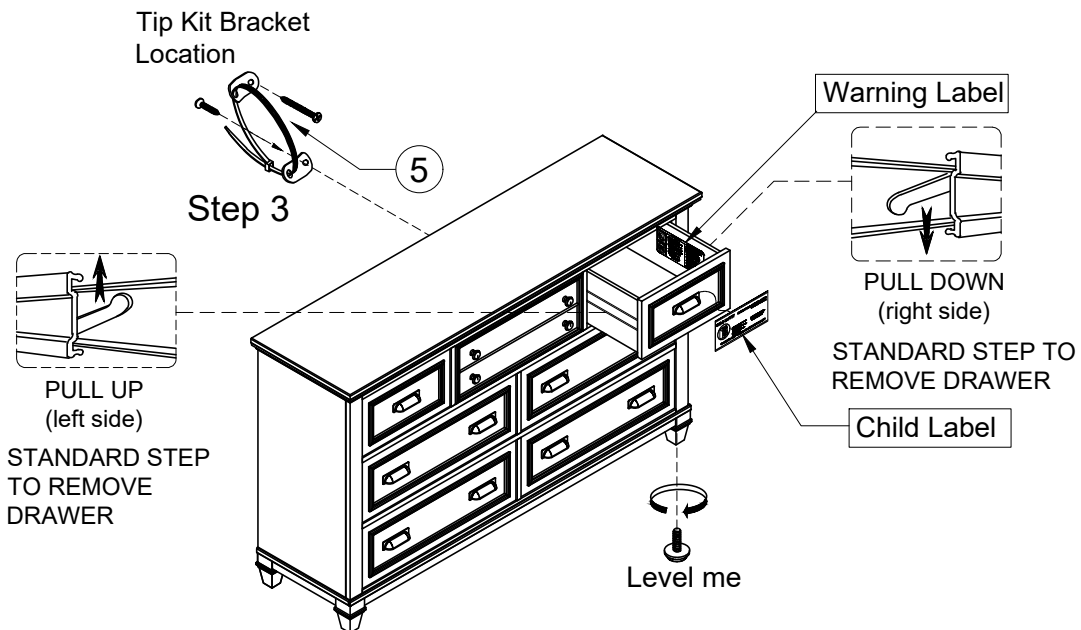

LIVING SPACES

1	PB5611-20GYTB		X1
2	PB5611-01GYLG1		X2
3	PB5611-01GYLG2		X2
4	PB5611-20GY-CL		X1
5	P99-00R1		X1
A	PB5611-01GY-HD	 5/16" DIAMETER X 3/4" X 1/16"	X4
B	PB5611-01GY-HD	 5/16" DIAMETER X 1/2" X 1/16"	X4
C	PB5611-01GY-HD	 5/16" DIAMETER X 2" LENGTH	X4
D	PB5611-01GY-HD	 1/2"	X1

CATHERINE

329899 / B5611-20GY
GREY 7 DRAWER DRESSER

WARNING:
ONLY USE THE HAND
TOOLS PROVIDED

ASSEMBLY COMPLETED