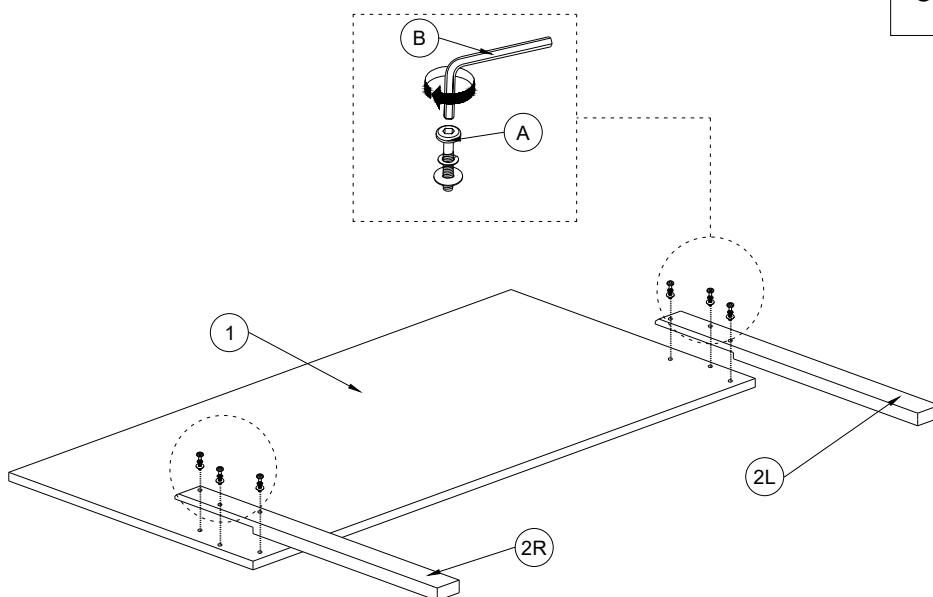

B9330-T-HBFB / B9330-FT-RAIL

Twin Headboard / Footboard / Side Rail

Thank you for purchasing this quality product . Be sure to check all packing material carefully for small parts that may have come loose inside the carton during shipment.

****Do not fully tighten screws until fully assembled****

COMPLETE ASSEMBLY

(BOX 1)

Box of Headboard / Footboard - Hardware List			
A		JCBB BOLT M8 x 1.0 x 40 mm	6
B		ALLEN KEY - M5	1
C		JCBB BOLT - M8 x 16 mm	8
D		CSK SCREW - M4 x 32 mm	8

(BOX 1)

Box of Headboard / Footboard		
NO	DESCRIPTION	QTY
1	 Headboard	1
2	 Headboard Leg - L & R	2
3	 Footboard	1
4	 Bed Slat	4

(BOX 2)

Box of Side Rail		
NO	DESCRIPTION	QTY
5	 Side Rail	2

STEP 1

The Hardware is Located in the Packing Items.