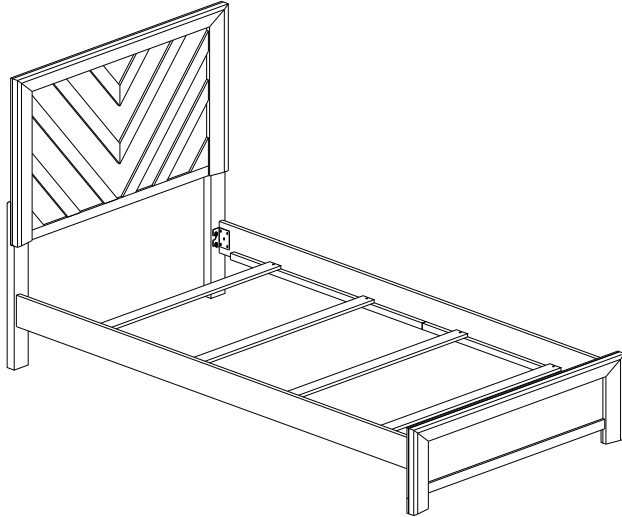

B9330-T-HBFB / B9330-FT-RAIL

Twin Headboard / Footboard / Side Rail

Thank you for purchasing this quality product . Be sure to check all packing material carefully for small parts that may have come loose inside the carton during shipment.

****Do not fully tighten screws until fully assembled****

COMPLETE ASSEMBLY

(BOX 1)

Box of Headboard / Footboard - Hardware List			
A		JCBB BOLT M8 x 1.0 x 40 mm	6
B		ALLEN KEY - M5	1
C		JCBB BOLT - M8 x 16 mm	8
D		CSK SCREW - M4 x 32 mm	8