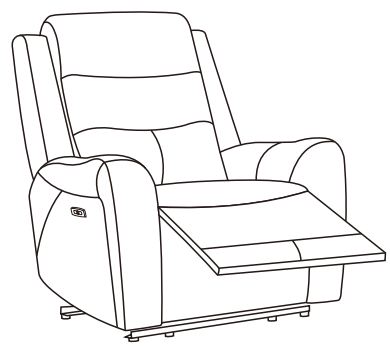

A	KMT.6130L-Dual power recliner-Backrest	
B	KMT.6130L-Dual power recliner-LAF Wing	
C	KMT.6130L-Dual power recliner-RAF Wing	
D	KMT.6130L-Dual power recliner-Seat	

SKU 328057  
THEO LEATHER RECLINER  
W/POWER HEADREST

1

Fix the backrest by metal lock

2

Fix the back wing by metal lock

3

Connect the power plugs of each power unit

4

Connect the power cable for both sides when try to power on

Living Spaces Information	
LS SKU:	328057
LS Product Name:	THEO LEATHER RECLINER W/POWER HEADREST
Vendor Model #:	KMT.6130L
Vendor Collection:	DUAL POWER RECLINER

CODE		DESCRIPTION		QUANTITY	NOTES
1	power cord in US standard	POWER RECLINER		1	
2	power cord in US standard	ONE PLUG FOR WHOLE RECLINER		1	
3	power cord in US standard	ONE PLUG FOR POWER RECLING AND POWER HEADREST;		1	inside the bottom of power unit backrest