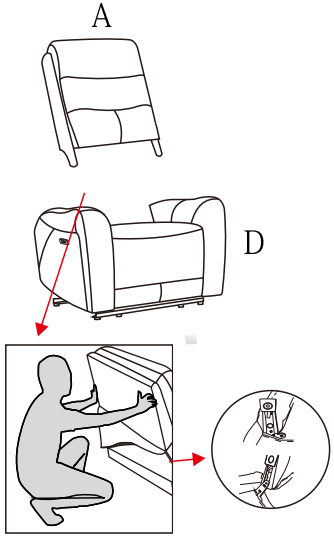

A	KMT.6130L-Dual power recliner-Backrest	
B	KMT.6130L-Dual power recliner-LAF Wing	
C	KMT.6130L-Dual power recliner-RAF Wing	
D	KMT.6130L-Dual power recliner-Seat	

SKU 328057  
THEO LEATHER RECLINER  
W/POWER HEADREST

1

Fix the backrest by metal lock

2

Fix the back wing by metal lock

3

Connect the power plugs of each power unit

4

Connect the power cable for both sides when try to power on

Living Spaces Information	
LS SKU:	328057
LS Product Name:	THEO LEATHER RECLINER W/POWER HEADREST
Vendor Model #:	KMT.6130L
Vendor Collection:	DUAL POWER RECLINER

CODE		DESCRIPTION		QUANTITY	NOTES
1	power cord in US standard	POWER RECLINER		1	
2	power cord in US standard	ONE PLUG FOR WHOLE RECLINER		1	
3	power cord in US standard	ONE PLUG FOR POWER RECLING AND POWER HEADREST;		1	inside the bottom of power unit backrest