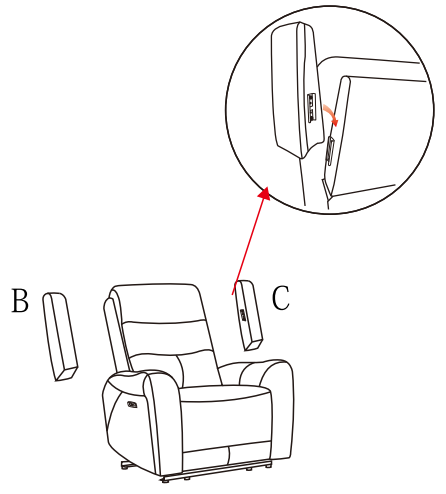

A	KMT.6130L-Dual power recliner-Backrest	
B	KMT.6130L-Dual power recliner-LAF Wing	
C	KMT.6130L-Dual power recliner-RAF Wing	
D	KMT.6130L-Dual power recliner-Seat	

SKU 328057  
THEO LEATHER RECLINER  
W/POWER HEADREST

1

Fix the backrest by metal lock

2

Fix the back wing by metal lock

3

Connect the power plugs of each power unit

4

Connect the power cable for both sides when try to power on

Living Spaces Information	
LS SKU:	328057
LS Product Name:	THEO LEATHER RECLINER W/POWER HEADREST
Vendor Model #:	KMT.6130L
Vendor Collection:	DUAL POWER RECLINER

CODE		DESCRIPTION		QUANTITY	NOTES
1	power cord in US standard	POWER RECLINER		1	
2	power cord in US standard	ONE PLUG FOR WHOLE RECLINER		1	
3	power cord in US standard	ONE PLUG FOR POWER RECLING AND POWER HEADREST;		1	inside the bottom of power unit backrest