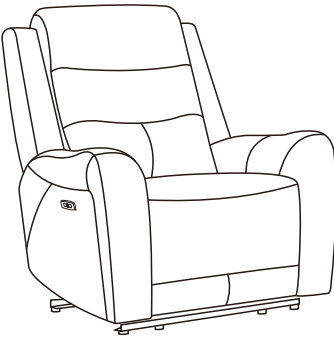

A	KMT.6130L-Dual power recliner-Backrest	
B	KMT.6130L-Dual power recliner-LAF Wing	
C	KMT.6130L-Dual power recliner-RAF Wing	
D	KMT.6130L-Dual power recliner-Seat	

SKU 328057  
THEO LEATHER RECLINER  
W/POWER HEADREST

1

Fix the backrest by metal lock

2

Fix the back wing by metal lock

3

Connect the power plugs of each power unit

4

Connect the power cable for both sides when try to power on

Living Spaces Information	
LS SKU:	328057
LS Product Name:	THEO LEATHER RECLINER W/POWER HEADREST
Vendor Model #:	KMT.6130L
Vendor Collection:	DUAL POWER RECLINER

CODE		DESCRIPTION		QUANTITY	NOTES
1	power cord in US standard	POWER RECLINER		1	
2	power cord in US standard	ONE PLUG FOR WHOLE RECLINER		1	
3	power cord in US standard	ONE PLUG FOR POWER RECLING AND POWER HEADREST;		1	inside the bottom of power unit backrest