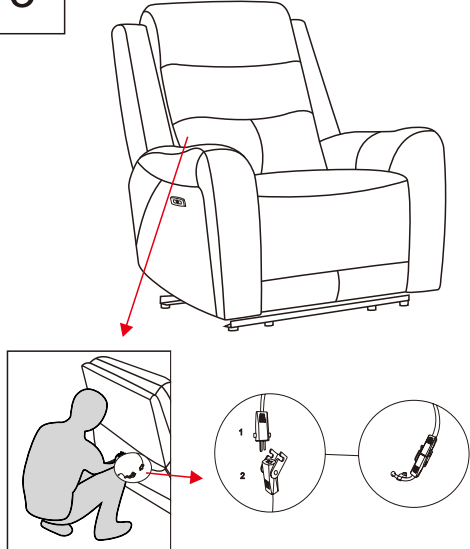

1

Fix the backrest by metal lock

2

Fix the back wing by metal lock

3

Connect the power plugs of each power unit

4

Connect the power cable for both sides when try to power on

Living Spaces Information	
LS SKU:	328057
LS Product Name:	THEO LEATHER RECLINER W/POWER HEADREST
Vendor Model #:	KMT.6130L
Vendor Collection:	DUAL POWER RECLINER

CODE		DESCRIPTION		QUANTITY	NOTES
1	power cord in US standard	POWER RECLINER		1	
2	power cord in US standard	ONE PLUG FOR WHOLE RECLINER		1	
3	power cord in US standard	ONE PLUG FOR POWER RECLING AND POWER HEADREST;		1	inside the bottom of power unit backrest