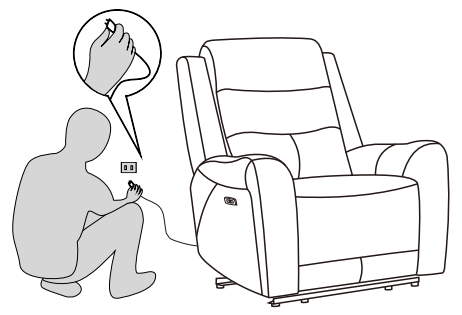

1

Fix the backrest by metal lock

2

Fix the back wing by metal lock

3

Connect the power plugs of each power unit

4

Connect the power cable for both sides when try to power on

Living Spaces Information	
LS SKU:	328057
LS Product Name:	THEO LEATHER RECLINER W/POWER HEADREST
Vendor Model #:	KMT.6130L
Vendor Collection:	DUAL POWER RECLINER

CODE		DESCRIPTION		QUANTITY	NOTES
1	power cord in US standard	POWER RECLINER		1	
2	power cord in US standard	ONE PLUG FOR WHOLE RECLINER		1	
3	power cord in US standard	ONE PLUG FOR POWER RECLING AND POWER HEADREST;		1	inside the bottom of power unit backrest