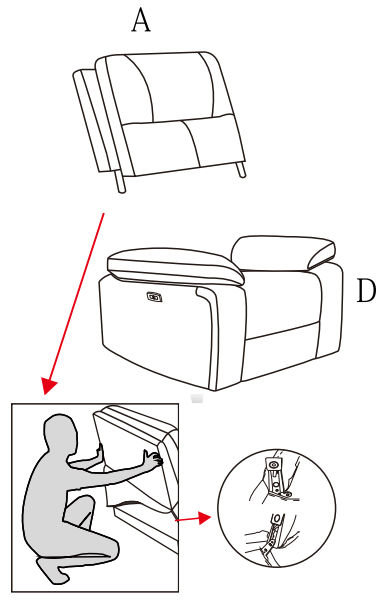

A	KMT.6027-Dual power recliner-Backrest	
B	KMT.6027-Dual power recliner-LAF Arm Plw	
C	KMT.6027-Dual power recliner-RAF Arm Plw	
D	KMT.6027-Dual power recliner-Seat	

SKU 328051
JORDAN RECLINER W/POWER HEADREST

1

Zip up the armrest bag and tuck the velcro into the seat cushion

2

Fix the backrest by metal lock

3

Connect the power plugs of each power unit

4

Connect the power cable for both sides when try to power on

Living Spaces Information	
LS SKU:	328051
LS Product Name:	JORDAN RECLINER W/POWER HEADREST
Vendor Model #:	KMT.6027
Vendor Collection:	DUAL POWER RECLINER

CODE		DESCRIPTION		QUANTITY	NOTES
1	power cord in US standard	POWER RECLINER		1	
2	power cord in US standard	ONE PLUG FOR WHOLE RECLINER		1	
3	power cord in US standard	ONE PLUG FOR POWER RECLING AND POWER HEADREST;		1	Inside the bottom of power unit backrest