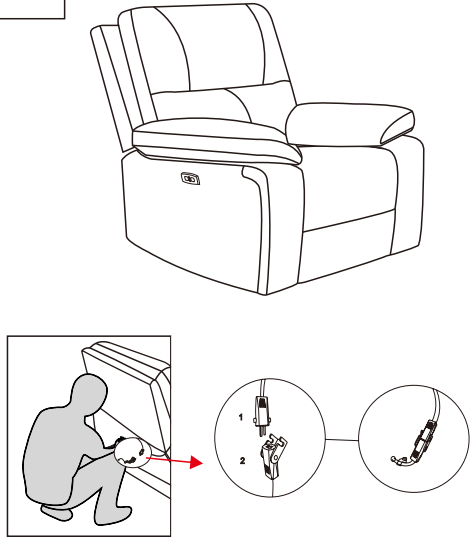

A	KMT.6027-Dual power recliner-Backrest	
B	KMT.6027-Dual power recliner-LAF Arm Plw	
C	KMT.6027-Dual power recliner-RAF Arm Plw	
D	KMT.6027-Dual power recliner-Seat	

SKU 328051
JORDAN RECLINER W/POWER HEADREST

1

Zip up the armrest bag and tuck the velcro into the seat cushion

2

Fix the backrest by metal lock

3

Connect the power plugs of each power unit

4

Connect the power cable for both sides when try to power on

Living Spaces Information	
LS SKU:	328051
LS Product Name:	JORDAN RECLINER W/POWER HEADREST
Vendor Model #:	KMT.6027
Vendor Collection:	DUAL POWER RECLINER

CODE		DESCRIPTION		QUANTITY	NOTES
1	power cord in US standard	POWER RECLINER		1	
2	power cord in US standard	ONE PLUG FOR WHOLE RECLINER		1	
3	power cord in US standard	ONE PLUG FOR POWER RECLING AND POWER HEADREST;		1	Inside the bottom of power unit backrest