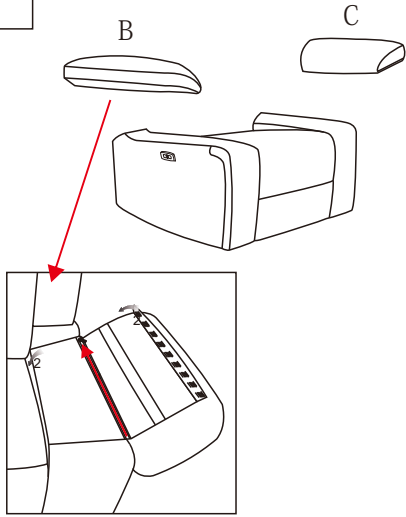

A	KMT.6027-Dual power recliner-Backrest	
B	KMT.6027-Dual power recliner-LAF Arm Plw	
C	KMT.6027-Dual power recliner-RAF Arm Plw	
D	KMT.6027-Dual power recliner-Seat	

SKU 328051
JORDAN RECLINER W/POWER HEADREST

1

Zip up the armrest bag and tuck the velcro into the seat cushion

2

Fix the backrest by metal lock

3

Connect the power plugs of each power unit

4

Connect the power cable for both sides when try to power on

Living Spaces Information	
LS SKU:	328051
LS Product Name:	JORDAN RECLINER W/POWER HEADREST
Vendor Model #:	KMT.6027
Vendor Collection:	DUAL POWER RECLINER

CODE		DESCRIPTION		QUANTITY	NOTES
1	power cord in US standard	POWER RECLINER		1	
2	power cord in US standard	ONE PLUG FOR WHOLE RECLINER		1	
3	power cord in US standard	ONE PLUG FOR POWER RECLING AND POWER HEADREST;		1	Inside the bottom of power unit backrest