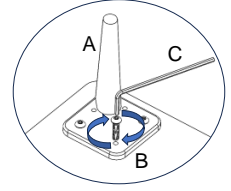

Vendor Information	
Vendor Name:	LSMX1
Vendor Code:	V-005852

Living Space Information	
LS SKU:	328021
LS product Name:	KIT-KENAI PEARL 5PC SECTIONAL W/LAF CHAISE & OTTOMAN
Vendor Model #:	1989-5PCRAFCHCORARMCHLAFCOTTO-KE-PEA
Vendor Collection:	KENAI

CODE	PART #	DESCRIPTION	SHIPS IN 48 HRS	QUANTITY	PRICING	NOTES
A	LEGMETKE	METAL LEG KENAI CHAIR BLK	YES	24		
B	SCW14114	1/4-20X1-1/4 SOCKET HEAD	YES	72		
C	ALLEN532	KEY ALLEN 5/32	YES	1		
D	SCREW112	6 x 1 1/2 PHIL BUGLE D/W BACK	YES	48		

LIVING SPACES		
A	LEGMETKE	x24
B	SCW14114	x72
C	ALLEN532	x1
D	SCREW112	x48
1	RAF CHAIR KENAI	x1
2	LAF CHAISE KENAI	x1
3	CORNER KENAI	x1
4	ARMLESS CHAIR KENAI	x2
5	OTTOMAN KENAI	x1

STEP 1: PLACE LEGS

RAF CHAIR KENAI

USE THE ALLEN WRENCH TO SCREW