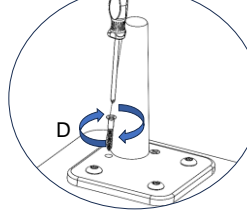

RAF CHAIR KENAI

USE THE ALLEN WRENCH TO SCREW

USE A SCREWDRIVER TO ATTACH THE LEGS

\*REMOVE PILLOW

KIT-KENAI PEARL 5PC SECTIONAL W/LAF CHAISE & OTTOMAN

LAF CHAISE KENAI ALLIGATOR CLIP  
ARMLESS CHAIR ALLIGATOR CLIPS ( 2 SET)

STEP 2: PLACE LEGS

LAF CHAISE KENAI

USE THE ALLEN WRENCH TO SCREW THE LEGS

USE A SCREWDRIVER TO ATTACH THE LEGS

\*REMOVE PILLOW

CORNER KENAI ALLIGATOR CLIPS (1 SET)

RAF CHAIR KENAI PEG CLIP

STEP 3: PLACE LEGS