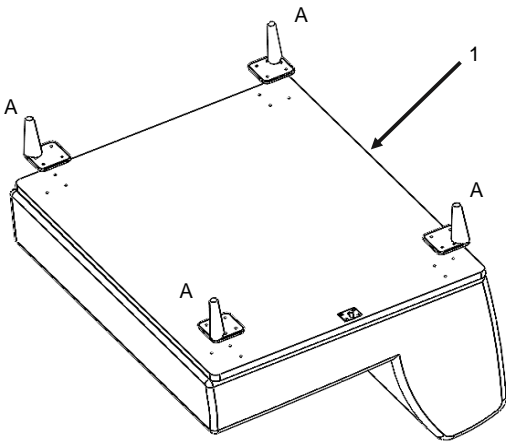

Vendor Information	
Vendor Name:	LSMX1
Vendor Code:	V-005852

Living Space Information	
LS SKU:	328021
LS product Name:	KIT-KENAI PEARL 5PC SECTIONAL W/LAF CHAISE & OTTOMAN
Vendor Model #:	1989-5PCRAFCHCORARMCHLAFCOTTO-KE-PEA
Vendor Collection:	KENAI

CODE	PART #	DESCRIPTION	SHIPS IN 48 HRS	QUANTITY	PRICING	NOTES
A	LEGMETKE	METAL LEG KENAI CHAIR BLK	YES	24		
B	SCW14114	1/4-20X1-1/4 SOCKET HEAD	YES	72		
C	ALLEN532	KEY ALLEN 5/32	YES	1		
D	SCREW112	6 x 1 1/2 PHIL BUGLE D/W BACK	YES	48		

LIVING SPACES		
A	LEGMETKE	x24
B	SCW14114	x72
C	ALLEN532	x1
D	SCREW112	x48
1	RAF CHAIR KENAI	x1
2	LAF CHAISE KENAI	x1
3	CORNER KENAI	x1
4	ARMLESS CHAIR KENAI	x2
5	OTTOMAN KENAI	x1

STEP 1: PLACE LEGS

RAF CHAIR KENAI

USE THE ALLEN WRENCH TO SCREW

USE A SCREWDRIVER TO ATTACH THE LEGS

*REMOVE PILLOW