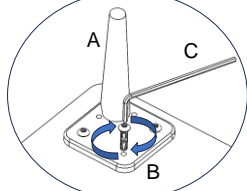

RAF CHAIR KENAI

USE THE ALLEN WRENCH TO SCREW

USE A SCREWDRIVER TO ATTACH THE LEGS

\*REMOVE PILLOW

KIT-KENAI PEARL 5PC SECTIONAL W/LAF CHAISE & OTTOMAN

LAF CHAISE KENAI ALLIGATOR CLIP  
ARMLESS CHAIR ALLIGATOR CLIPS ( 2 SET)

STEP 2: PLACE LEGS

LAF CHAISE KENAI

USE THE ALLEN WRENCH TO SCREW THE LEGS

USE A SCREWDRIVER TO ATTACH THE LEGS

\*REMOVE PILLOW

CORNER KENAI ALLIGATOR CLIPS (1 SET)

RAF CHAIR KENAI PEG CLIP

STEP 3: PLACE LEGS