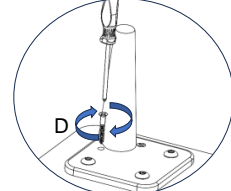

USE A SCREWDRIVER TO ATTACH THE LEGS

*REMOVE PILLOW