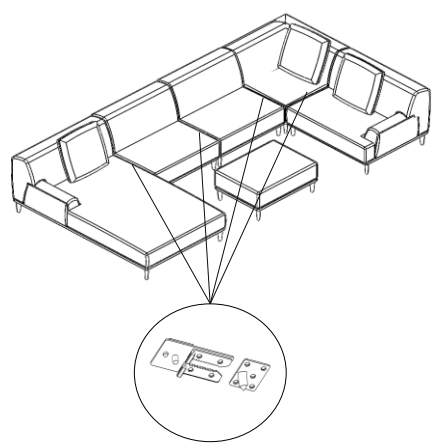

LIVING SPACES		
A	LEGMETKE	 x24
B	SCW14114	 x72
C	ALLEN532	 x1
D	SCREW112	 x48
1	RAF CHAIR KENAI	 x1
2	LAF CHAISE KENAI	 x1
3	CORNER KENAI	 x1
4	ARMLESS CHAIR KENAI	 x2
5	OTTOMAN KENAI	 x1

STEP 1: PLACE LEGS

RAF CHAIR KENAI

USE THE ALLEN WRENCH TO SCREW

USE A SCREWDRIVER TO ATTACH THE LEGS

\*REMOVE PILLOW

KIT-KENAI PEARL 5PC SECTIONAL W/LAF CHAISE & OTTOMAN

LAF CHAISE KENAI ALLIGATOR CLIP  
ARMLESS CHAIR ALLIGATOR CLIPS ( 2 SET)