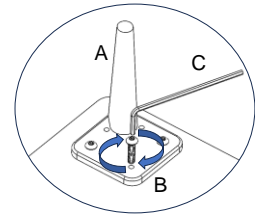

CODE	PART #	DESCRIPTION	SHIPS IN 48 HRS	QUANTITY	PRICING	NOTES
A	LEGMETKE	METAL LEG KENAI CHAIR BLK	YES	4		
B	SCW14114	1/4-20X1-1/4 SOCKET HEAD	YES	12		
C	ALLEN532	KEY ALLEN 5/32	YES	1		
D	SCREW112	6 x 1 1/2 PHIL BUGLE D/W BACK	YES	8		

LIVING SPACES

A	LEGMETKE	 x4
B	SCW14114	 x12
C	ALLEN532	 x1
	SCREW112	 x8
1	CORNER KENAI	 x1

OTTOMAN KENAI

STEP 1: PLACE LEGS

OTTOMAN KENAI

USE THE ALLEN WRENCH TO SCREW

USE A SCREWDRIVER TO ATTACH THE LEGS

*REMOVE PILLOW