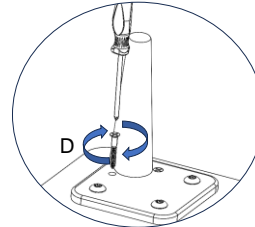

LIVING SPACES

A	LEGMETKE	 x4
B	SCW14114	 x12
C	ALLEN532	 x1
	SCREW112	 x8
1	CORNER KENAI	 x1

CORNER KENAI

STEP 1: PLACE LEGS

CORNER KENAI

USE THE ALLEN WRENCH TO SCREW

USE A SCREWDRIVER TO ATTACH THE LEGS

\*REMOVE PILLOW

STEP 2: PLACE PILLOW