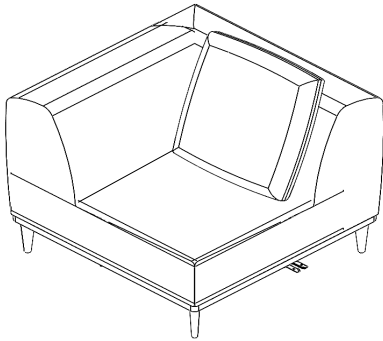

LIVING SPACES

Vendor Information

Vendor Name: LSMX1
Vendor Code: V-005852

Living Space Information

LS SKU: 327996
LS product Name: KENAI PEARL CORNER
Vendor Model #: 1964-COR-KE-PEA
Vendor Collection:KENAI

CODE	PART #	DESCRIPTION	SHIPS IN 48 HRS	QUANTITY	PRICING	NOTES
A	LEGMETKE	METAL LEG KENAI CHAIR BLK	YES	4		
B	SCW14114	1/4-20X1-1/4 SOCKET HEAD	YES	12		
C	ALLEN532	KEY ALLEN 5/32	YES	1		
D	SCREW112	6 x 1 1/2 PHIL BUGLE D/W BACK	YES	8		

LIVING SPACES

A	LEGMETKE	x4
B	SCW14114	x12
C	ALLEN532	x1
	SCREW112	x8
1	CORNER KENAI	x1

CORNER KENAI