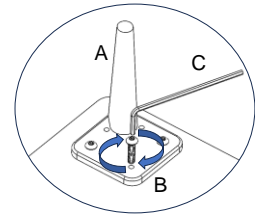

CODE	PART #	DESCRIPTION	SHIPS IN 48 HRS	QUANTITY	PRICING	NOTES
A	LEGMETKE	METAL LEG KENAI CHAIR BLK	YES	4		
B	SCW14114	1/4-20X1-1/4 SOCKET HEAD	YES	12		
C	ALLEN532	KEY ALLEN 5/32	YES	1		
D	SCREW112	6 x 1 1/2 PHIL BUGLE D/W BACK	YES	8		

LIVING SPACES

A	LEGMETKE	 x4
B	SCW14114	 x12
C	ALLEN532	 x1
	SCREW112	 x8
1	CORNER KENAI	 x1

CORNER KENAI

STEP 1: PLACE LEGS

CORNER KENAI

USE THE ALLEN WRENCH TO SCREW

USE A SCREWDRIVER TO ATTACH THE LEGS

\*REMOVE PILLOW

STEP 2: PLACE PILLOW