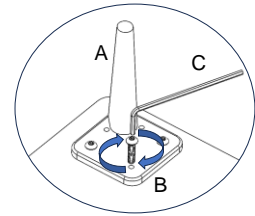

Vendor Information	
Vendor Name:	LSMX1
Vendor Code:	V-005852

Living Space Information	
LS SKU:	327994
LS product Name:	KENAI PEARL LAF CHAISE
Vendor Model #:	1962-LAFC-KE-PEA
Vendor Collection:	KENAI

CODE	PART #	DESCRIPTION	SHIPS IN 48 HRS	QUANTITY	PRICING	NOTES
A	LEGMETKE	METAL LEG KENAI CHAIR BLK	YES	4		
B	SCW14114	1/4-20X1-1/4 SOCKET HEAD	YES	12		
C	ALLEN532	KEY ALLEN 5/32	YES	1		
D	SCREW112	6 x 1 1/2 PHIL BUGLE D/W BACK	YES	8		

		LIVING SPACES	
A	LEGMETKE		x 4
B	SCW14114		x 12
C	ALLEN532		x 1
D	SCREW112		x 8
1	LAF CHAISE KENAI		x 1

LAF CHAISE KENAI

STEP 1: PLACE LEGS

LAF CHAISE KENAI

USE THE ALLEN WRENCH TO SCREW

USE A SCREWDRIVER TO ATTACH THE LEGS