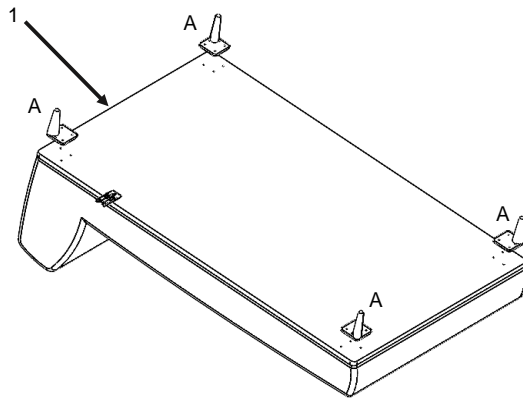

Vendor Information	
Vendor Name:	LSMX1
Vendor Code:	V-005852

Living Space Information	
LS SKU:	327994
LS product Name:	KENAI PEARL LAF CHAISE
Vendor Model #:	1962-LAFC-KE-PEA
Vendor Collection:	KENAI

CODE	PART #	DESCRIPTION	SHIPS IN 48 HRS	QUANTITY	PRICING	NOTES
A	LEGMETKE	METAL LEG KENAI CHAIR BLK	YES	4		
B	SCW14114	1/4-20X1-1/4 SOCKET HEAD	YES	12		
C	ALLEN532	KEY ALLEN 5/32	YES	1		
D	SCREW112	6 x 1 1/2 PHIL BUGLE D/W BACK	YES	8		

		LIVING SPACES	
A	LEGMETKE		x 4
B	SCW14114		x 12
C	ALLEN532		x 1
D	SCREW112		x 8
1	LAF CHAISE KENAI		x 1

LAF CHAISE KENAI

STEP 1: PLACE LEGS

LAF CHAISE KENAI

USE THE ALLEN WRENCH TO SCREW

USE A SCREWDRIVER TO ATTACH THE LEGS