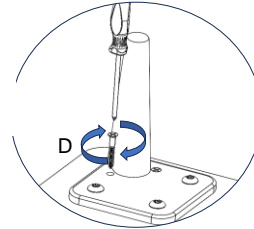

		LIVING SPACES	
A	LEGMETKE		x4
B	SCW14114		x12
C	ALLEN532		x1
	SCREW112		x8
1	RAF CHAISE KENAI		x1

RAF CHAISE KENAI

STEP 1: PLACE LEGS

RAF CHAISE KENAI

USE THE ALLEN WRENCH TO SCREW

USE A SCREWDRIVER TO ATTACH THE LEGS

*REMOVE PILLOW

STEP 2: PLACE PILLOW