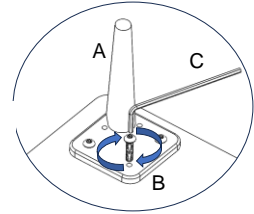

Vendor Information
Vendor Name: LSMX1
Vendor Code: V-005852

Living Space Information
LS SKU: 327993
LS product Name: KENAI PEARL RAF CHAISE
Vendor Model #: 1961-RAFC-KE-PEA
Vendor Collection:KENAI

CODE	PART #	DESCRIPTION	SHIPS IN 48 HRS	QUANTITY	PRICING	NOTES
A	LEGMETKE	METAL LEG KENAI CHAIR BLK	YES	4		
B	SCW14114	1/4-20X1-1/4 SOCKET HEAD	YES	12		
C	ALLEN532	KEY ALLEN 5/32	YES	1		
D	SCREW112	6 x 1 1/2 PHIL BUGLE D/W BACK	YES	8		

		LIVING SPACES	
A	LEGMETKE		x4
B	SCW14114		x12
C	ALLEN532		x1
	SCREW112		x8
1	RAF CHAISE KENAI		x1

RAF CHAISE KENAI

STEP 1: PLACE LEGS

RAF CHAISE KENAI

USE THE ALLEN WRENCH TO SCREW

USE A SCREWDRIVER TO ATTACH THE LEGS