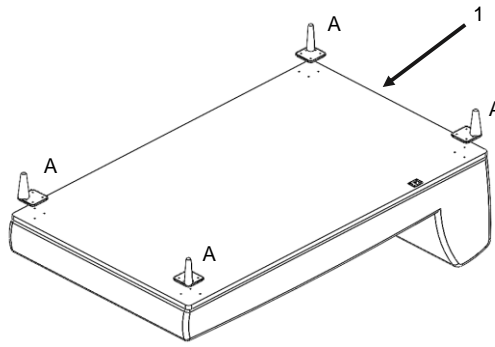

Vendor Information
Vendor Name: LSMX1
Vendor Code: V-005852

Living Space Information
LS SKU: 327993
LS product Name: KENAI PEARL RAF CHAISE
Vendor Model #: 1961-RAFC-KE-PEA
Vendor Collection:KENAI

CODE	PART #	DESCRIPTION	SHIPS IN 48 HRS	QUANTITY	PRICING	NOTES
A	LEGMETKE	METAL LEG KENAI CHAIR BLK	YES	4		
B	SCW14114	1/4-20X1-1/4 SOCKET HEAD	YES	12		
C	ALLEN532	KEY ALLEN 5/32	YES	1		
D	SCREW112	6 x 1 1/2 PHIL BUGLE D/W BACK	YES	8		

		LIVING SPACES	
A	LEGMETKE		x4
B	SCW14114		x12
C	ALLEN532		x1
	SCREW112		x8
1	RAF CHAISE KENAI		x1

RAF CHAISE KENAI

STEP 1: PLACE LEGS

RAF CHAISE KENAI

USE THE ALLEN WRENCH TO SCREW

USE A SCREWDRIVER TO ATTACH THE LEGS