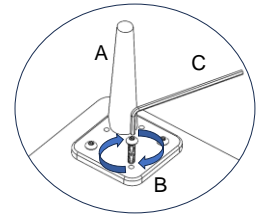

CODE	PART #	DESCRIPTION	SHIPS IN 48 HRS	QUANTITY	PRICING	NOTES
A	LEGMETKE	METAL LEG KENAI CHAIR BLK	YES	4		
B	SCW14114	1/4-20X1-1/4 SOCKET HEAD	YES	12		
C	ALLEN532	KEY ALLEN 5/32	YES	1		
D	SCREW112	6 x 1 1/2 PHIL BUGLE D/W BACK	YES	8		

LIVING SPACES

A	LEGMETKE	 x 4
B	SCW14114	 x 12
C	ALLEN532	 x 1
D	SCREW112	 x 8
1	LAF CHAIR KENAI	 x1

LAF CHAIR KENAI

STEP 1: PLACE LEGS

LAF CHAIR KENAI

USE THE ALLEN WRENCH TO SCREW

USE A SCREWDRIVER TO ATTACH THE LEGS

*REMOVE PILLOW

STEP 2: PLACE PILLOW