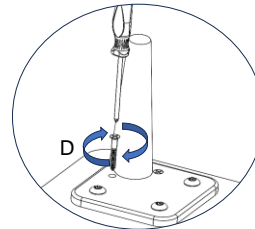

		LIVING SPACES	
A	LEGMETKE		x 4
B	SCW14114		x 12
C	ALLEN532		x 1
	SCREW112		x 8
1	RAF CHAIR KENAI		x 1

RAF CHAIR KENAI

STEP 1: PLACE LEGS

RAF CHAIR KENAI

USE THE ALLEN WRENCH TO SCREW

USE A SCREWDRIVER TO ATTACH THE LEGS

\*REMOVE PILLOW

STEP 2: PLACE PILLOW