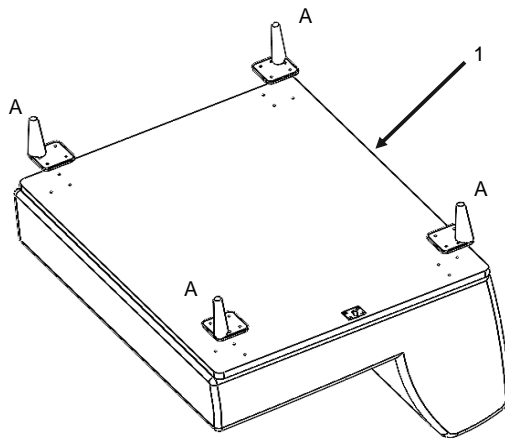

Vendor Information	
Vendor Name:	LSMX1
Vendor Code:	V-005852

Living Space Information	
LS SKU:	327991
LS product Name:	KENAI PEARL RAF CHAIR
Vendor Model #:	1959-RAFCH-KE-PEA
Vendor Collection:	KENAI

CODE	PART #	DESCRIPTION	SHIPS IN 48 HRS	QUANTITY	PRICING	NOTES
A	LEGMETKE	METAL LEG KENAI CHAIR BLK	YES	4		
B	SCW14114	1/4-20X1-1/4 SOCKET HEAD	YES	12		
C	ALLEN532	KEY ALLEN 5/32	YES	1		
D	SCREW112	6 x 1 1/2 PHIL BUGLE D/W BACK	YES	8		

		LIVING SPACES	
A	LEGMETKE		x 4
B	SCW14114		x 12
C	ALLEN532		x 1
	SCREW112		x 8
1	RAF CHAIR KENAI		x 1

RAF CHAIR KENAI

STEP 1: PLACE LEGS

RAF CHAIR KENAI

USE THE ALLEN WRENCH TO SCREW

USE A SCREWDRIVER TO ATTACH THE LEGS