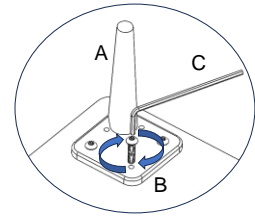

Vendor Information	
Vendor Name:	LSMX1
Vendor Code:	V-005852

Living Space Information	
LS SKU:	327991
LS product Name:	KENAI PEARL RAF CHAIR
Vendor Model #:	1959-RAFCH-KE-PEA
Vendor Collection:	KENAI

CODE	PART #	DESCRIPTION	SHIPS IN 48 HRS	QUANTITY	PRICING	NOTES
A	LEGMETKE	METAL LEG KENAI CHAIR BLK	YES	4		
B	SCW14114	1/4-20X1-1/4 SOCKET HEAD	YES	12		
C	ALLEN532	KEY ALLEN 5/32	YES	1		
D	SCREW112	6 x 1 1/2 PHIL BUGLE D/W BACK	YES	8		

		LIVING SPACES	
A	LEGMETKE		x 4
B	SCW14114		x 12
C	ALLEN532		x 1
	SCREW112		x 8
1	RAF CHAIR KENAI		x 1

RAF CHAIR KENAI

STEP 1: PLACE LEGS

RAF CHAIR KENAI

USE THE ALLEN WRENCH TO SCREW

USE A SCREWDRIVER TO ATTACH THE LEGS