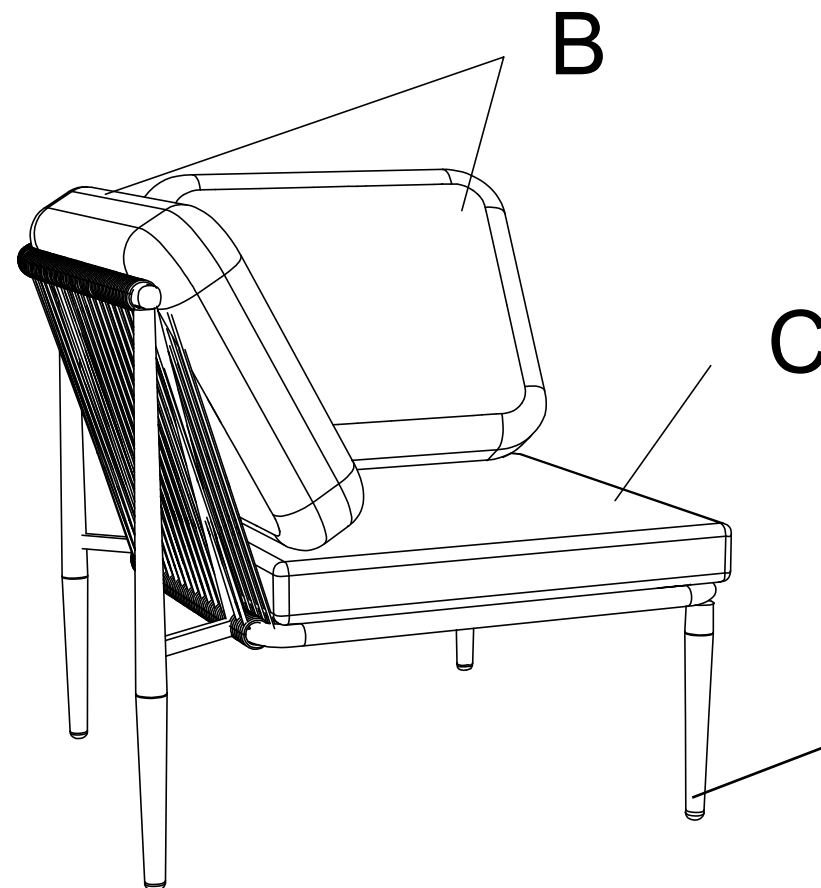

LIVING SPACES

BOX 2 SKU NO.327941-MADRID
OUTDOOR SECTIONAL CORNER

A	JRR2311.C-A	x1
B	JRR2311.C-B	x2
C	JRR2311.C-C	x1
D	JRR2311.C-D	x4
E	JRR2311.C-E	x4

327941
MADRID OUTDOOR SECTIONAL CORNER

1

2

3