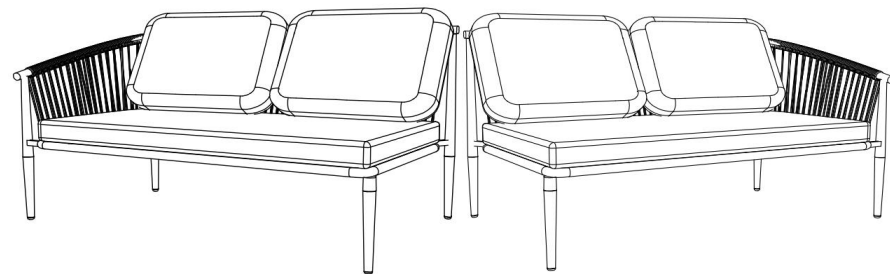

# LIVING SPACES

BOX 1 SKU NO.327939-MADRID OUTDOOR LAF+RAF SECTIONAL LOVESEAT

<b>A</b>	JRR2311.2L-A	 x1
<b>B</b>	JRR2311.2L-B	 x2
<b>C</b>	JRR2311.2L-C	 x1
<b>D</b>	JRR2311.2L-D	 x4

327939  
MADRID OUTDOOR LAF+RAF SECTIONAL LOVESEAT

# LIVING SPACES

BOX 1 SKU NO.327939-MADRID OUTDOOR LAF+RAF SECTIONAL LOVESEAT

<b>E</b>	JRR2311.2R-A	 x1
<b>B</b>	JRR2311.2R-B	 x2
<b>C</b>	JRR2311.2R-C	 x1
<b>D</b>	JRR2311.2R-D	 x4

327939  
MADRID OUTDOOR LAF+RAF SECTIONAL LOVESEAT