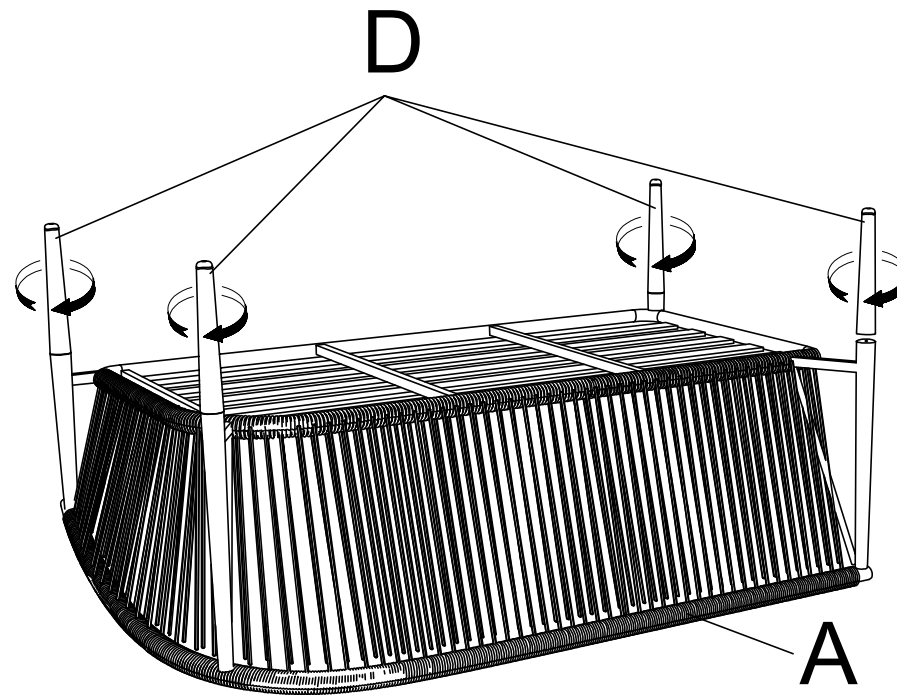

LIVING SPACES

BOX 1 SKU NO.327939-MADRID OUTDOOR LAF+RAF SECTIONAL LOVESEAT

A	JRR2311.2L-A	x1
B	JRR2311.2L-B	x2
C	JRR2311.2L-C	x1
D	JRR2311.2L-D	x4

327939
MADRID OUTDOOR LAF+RAF SECTIONAL LOVESEAT

1

2

3