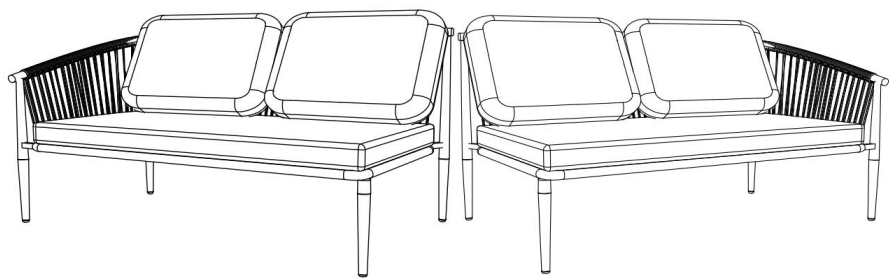

# LIVING SPACES

BOX 1 SKU NO.327939-MADRID OUTDOOR LAF+RAF SECTIONAL LOVESEAT

<b>A</b>	JRR2311.2L-A	 x1
<b>B</b>	JRR2311.2L-B	 x2
<b>C</b>	JRR2311.2L-C	 x1
<b>D</b>	JRR2311.2L-D	 x4

327939  
MADRID OUTDOOR LAF+RAF SECTIONAL LOVESEAT

# LIVING SPACES

BOX 1 SKU NO.327939-MADRID OUTDOOR LAF+RAF SECTIONAL LOVESEAT

<b>E</b>	JRR2311.2R-A	 x1
<b>B</b>	JRR2311.2R-B	 x2
<b>C</b>	JRR2311.2R-C	 x1
<b>D</b>	JRR2311.2R-D	 x4

327939  
MADRID OUTDOOR LAF+RAF SECTIONAL LOVESEAT