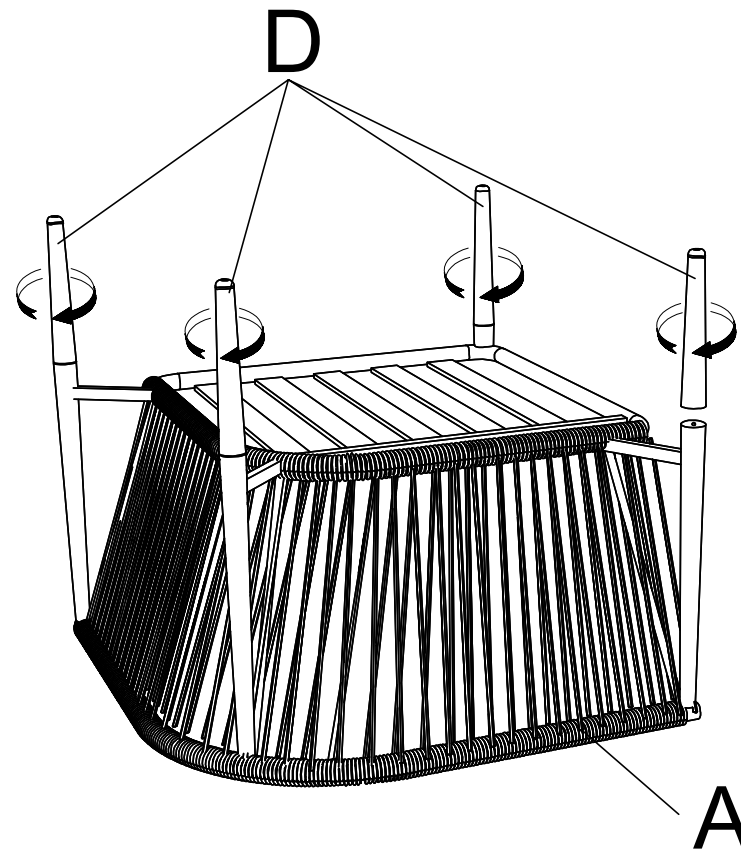

**1**

**2**

**3**

# LIVING SPACES

BOX 2 SKU NO.327941-MADRID  
OUTDOOR SECTIONAL CORNER

<b>A</b>	JRR2311.C-A	 x1
<b>B</b>	JRR2311.C-B	 x2
<b>C</b>	JRR2311.C-C	 x1
<b>D</b>	JRR2311.C-D	 x4
<b>E</b>	JRR2311.C-E	 x4

327941  
MADRID OUTDOOR SECTIONAL CORNER

1

2

3

4

327940  
MADRID 3 PIECE OUTDOOR SECTIONAL