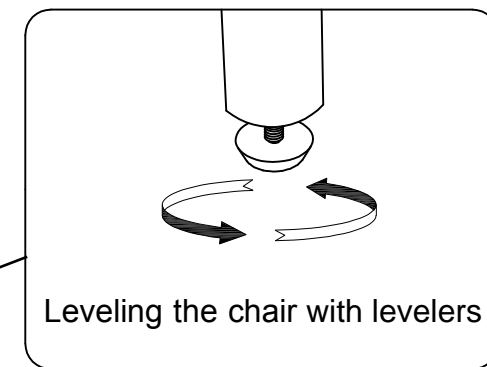

LIVING SPACES

BOX 2 SKU NO.327941-MADRID
OUTDOOR SECTIONAL CORNER

A	JRR2311.C-A	x1
B	JRR2311.C-B	x2
C	JRR2311.C-C	x1
D	JRR2311.C-D	x4
E	JRR2311.C-E	x4

327941
MADRID OUTDOOR SECTIONAL CORNER

1

2

3