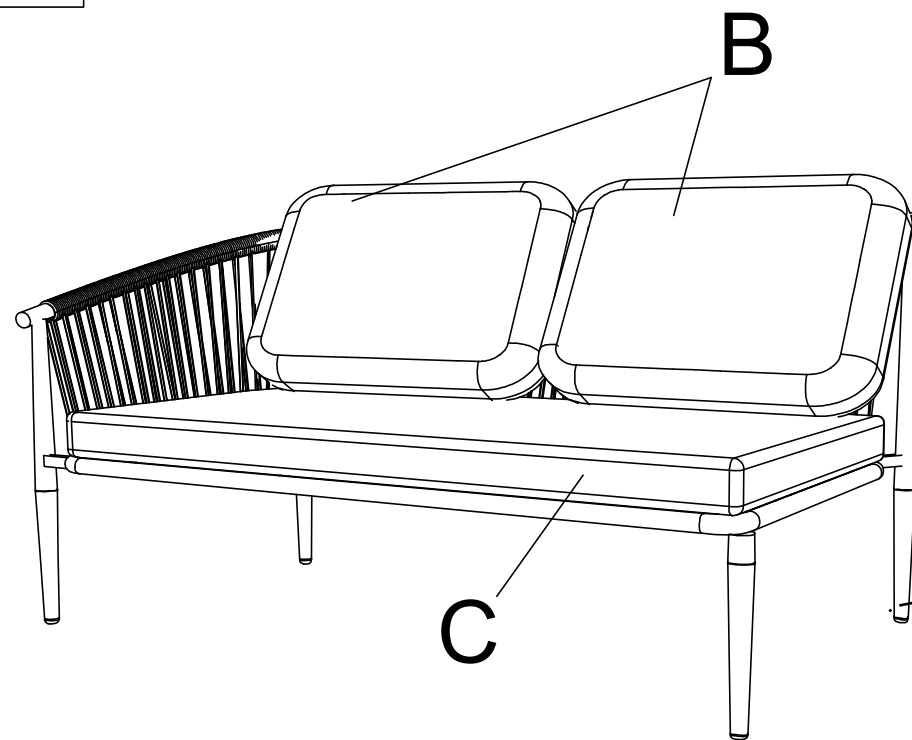

LIVING SPACES

BOX 1 SKU NO.327939-MADRID OUTDOOR LAF+RAF SECTIONAL LOVESEAT

A	JRR2311.2L-A	x1
B	JRR2311.2L-B	x2
C	JRR2311.2L-C	x1
D	JRR2311.2L-D	x4

327939
MADRID OUTDOOR LAF+RAF SECTIONAL LOVESEAT

1

2

3