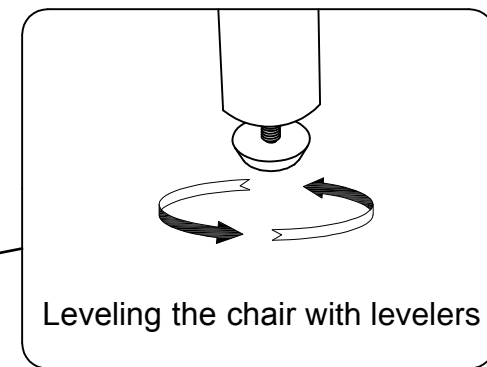

LIVING SPACES

BOX 1 SKU NO.327939-MADRID OUTDOOR LAF+RAF SECTIONAL LOVESEAT

A	JRR2311.2L-A	x1
B	JRR2311.2L-B	x2
C	JRR2311.2L-C	x1
D	JRR2311.2L-D	x4

327939
MADRID OUTDOOR LAF+RAF SECTIONAL LOVESEAT

1

2

3