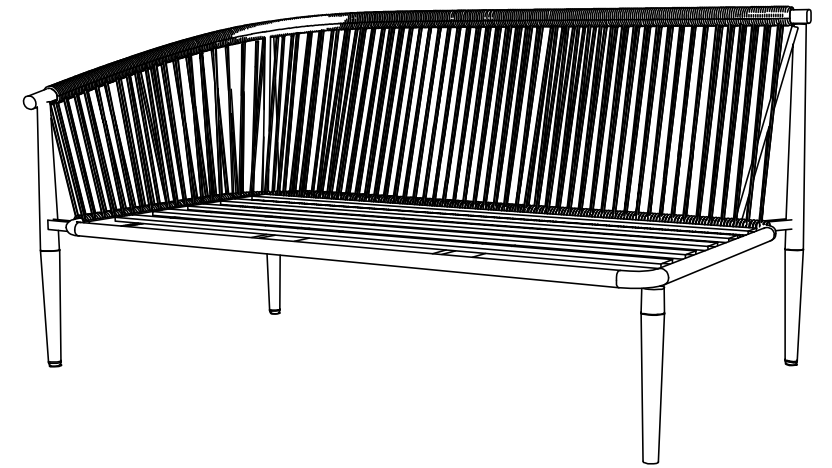

LIVING SPACES

BOX 1 SKU NO.327939-MADRID OUTDOOR LAF+RAF SECTIONAL LOVESEAT

A	JRR2311.2L-A	x1
B	JRR2311.2L-B	x2
C	JRR2311.2L-C	x1
D	JRR2311.2L-D	x4

327939
MADRID OUTDOOR LAF+RAF SECTIONAL LOVESEAT

1

2

3