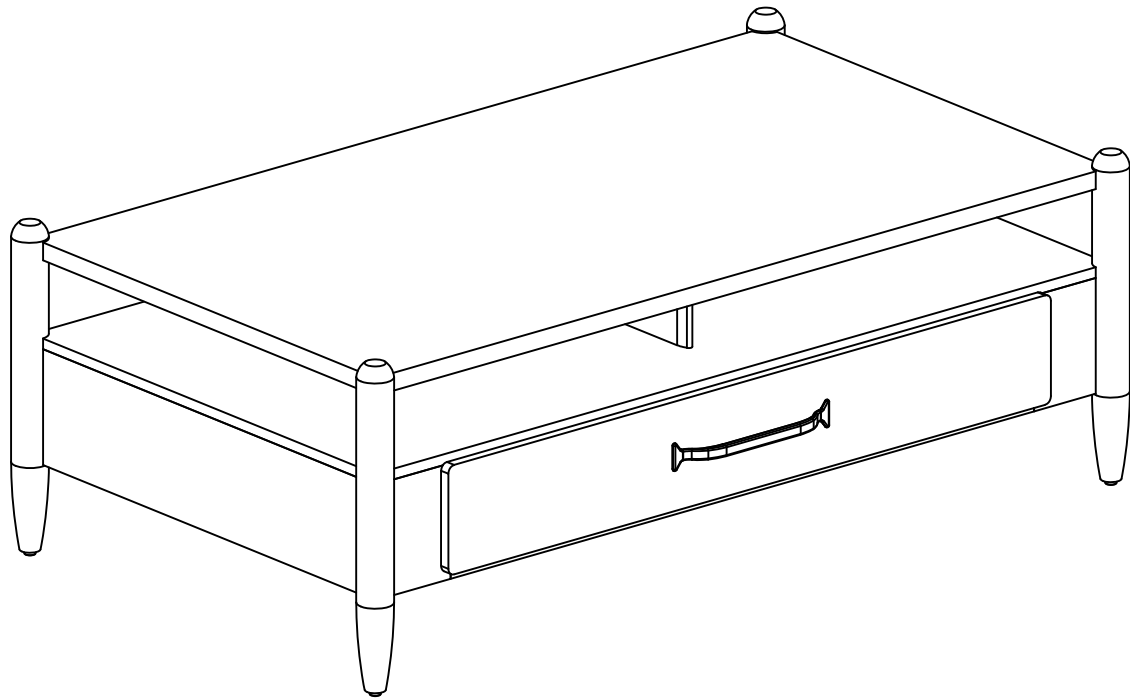

ASSEMBLY INSTRUCTION

NOMAD COFFEE TABLE

ITEM NO. : 326812

Parts List

Sk# #	Image	Description	Q.ty
#3270		Coffee Table	1

Hardware List

Sk# #	Image	Description	Q.ty
#3002		Handles & Bolts	2 Sets

Tools Required

Not Supplied **✗**

STEP 1