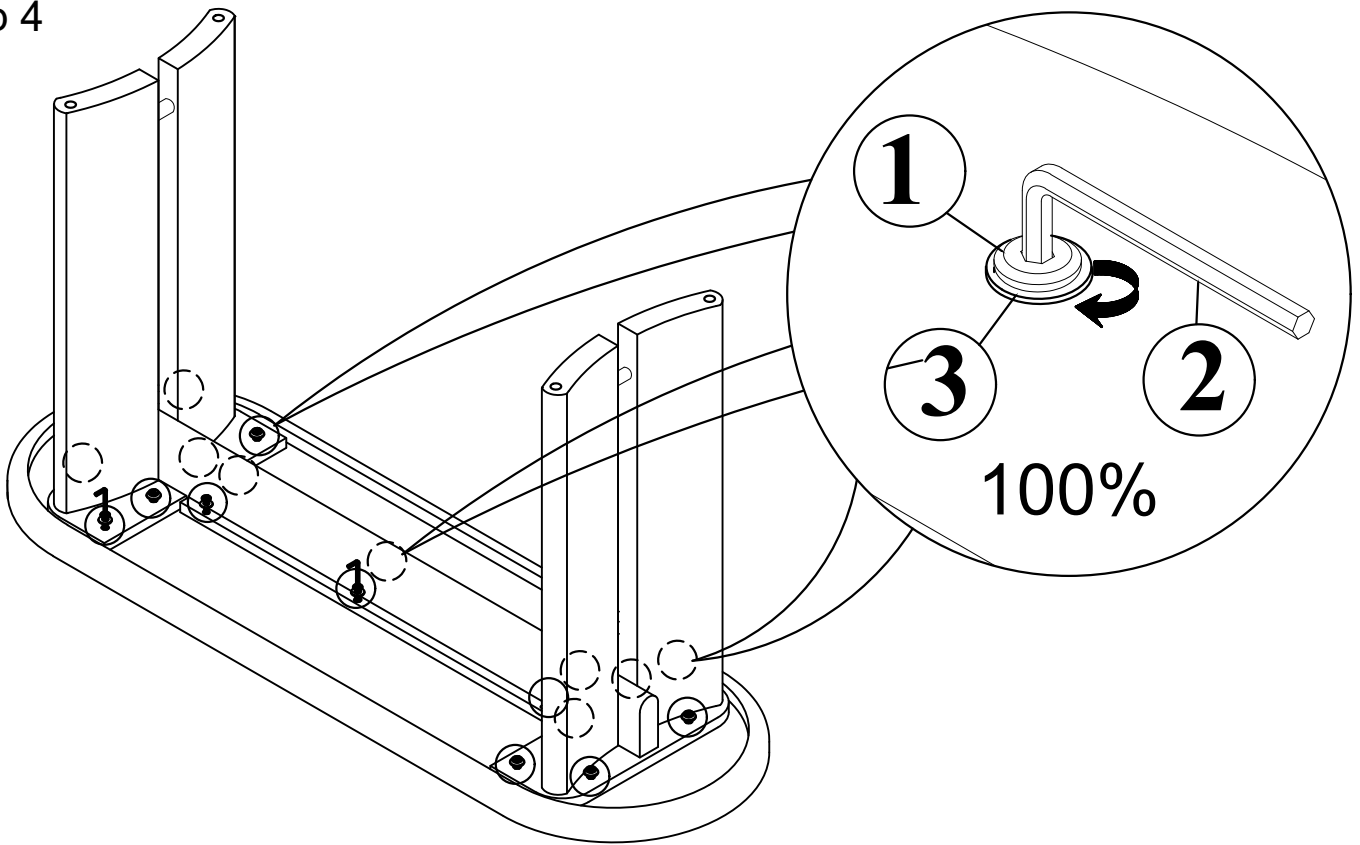

**LIST OF PARTS AND HARDWARE**

No.	Description	Q'ty
A	 TOP	1
B	 LEG FRAME	2
C	 RAIL	1

**LIST OF PARTS AND HARDWARE**

No.	Description	Q'ty
1	 Bolt	M6*30 18
2	 Key	M4 1
3	 Washer	6*16 18

**Step 1**

**Step 2**

# ASSEMBLY INSTRUCTIONS

CATANIA OVAL CONSOLE TABLE

LS SKU# 326737

MODEL # DE-CATA-OAK-L08-140

Step 3

**Step 4**

**Step 5**