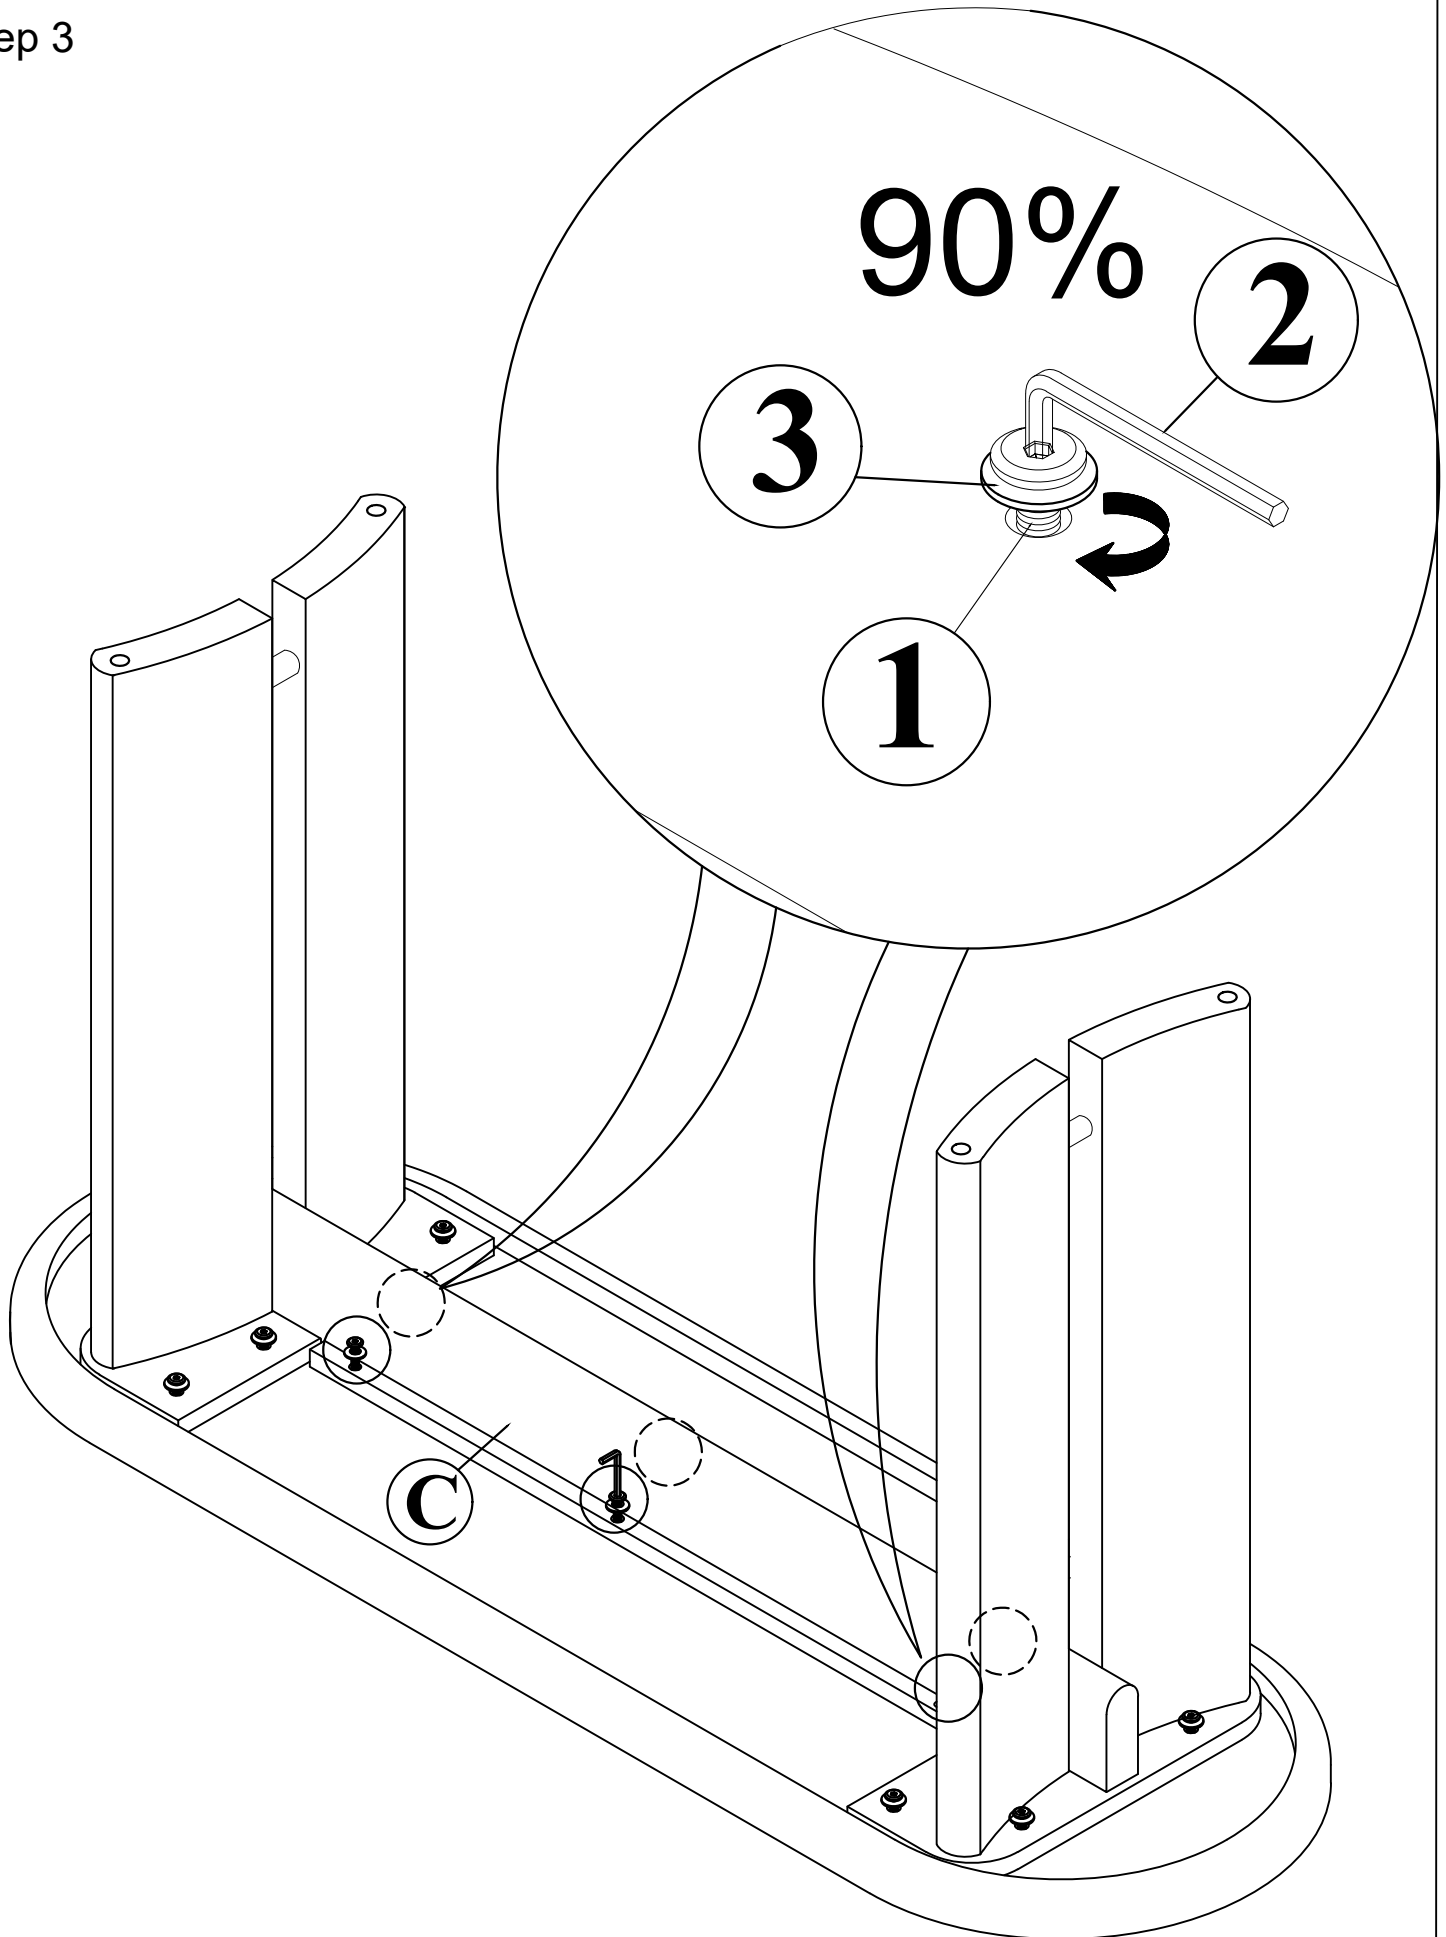

**LIST OF PARTS AND HARDWARE**

No.	Description	Q'ty
A	 TOP	1
B	 LEG FRAME	2
C	 RAIL	1

**LIST OF PARTS AND HARDWARE**

No.	Description	Q'ty
1	 Bolt	M6*30 18
2	 Key	M4 1
3	 Washer	6*16 18

**Step 1**

**Step 2**

# ASSEMBLY INSTRUCTIONS

CATANIA OVAL CONSOLE TABLE

LS SKU# 326737

MODEL # DE-CATA-OAK-L08-140

Step 3

**Step 4**

**Step 5**