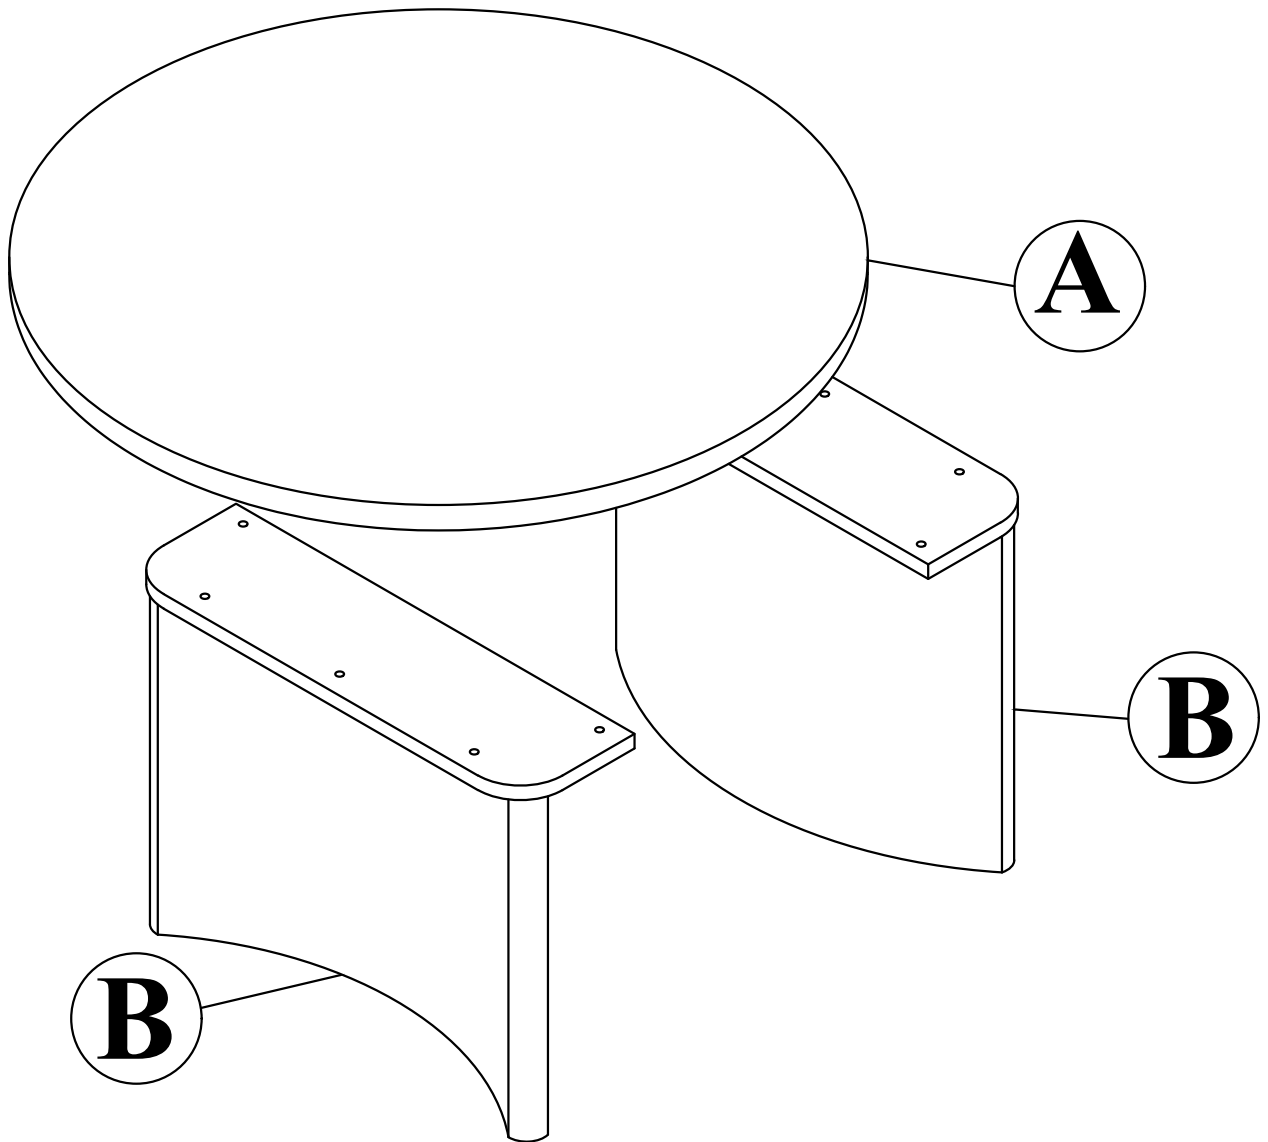

LIST OF PARTS AND HARDWARE

No.	Description	Q'ty
A	 TOP	1
B	 LEG FRAME	2

LIST OF PARTS AND HARDWARE

No.	Description	Q'ty
1	 Bolt	M6*30 10
2	 Key	M4 1
3	 Washer	6*19 10

LIVING SPACES

ASSEMBLY INSTRUCTIONS

CATANIA ROUND COFFEE TABLE