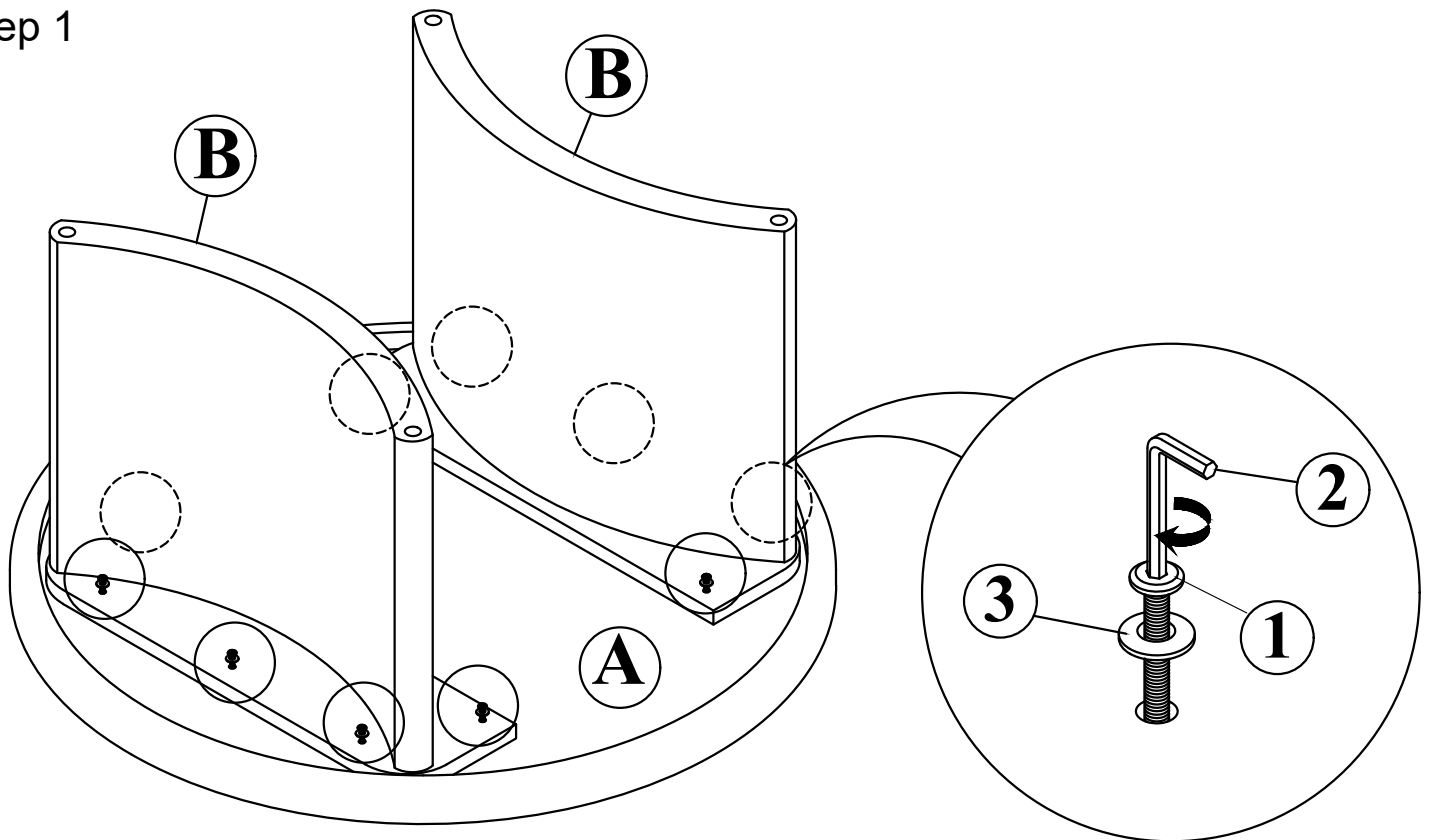

LIVING SPACES

ASSEMBLY INSTRUCTIONS

CATANIA ROUND COFFEE TABLE

LS SKU# 326736

MODEL # DE-CATA-OAK-DL06-85.5

Step 1