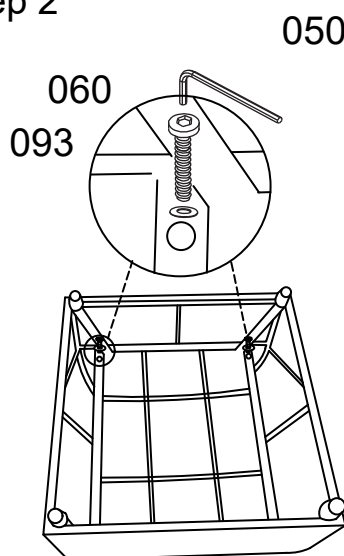

CANNON OUTDOOR LOUNGE CHAIR

22C180A-W

326704

Assembly Instruction

Parts List:

REF	DESCRIPTION	IMAGE	QTY
A	SEAT		1
B	BACKREST		1
C	BACK CUSHION		1
D	CUSHION		1

Hardware List:

REF	DESCRIPTION	IMAGE	QTY
060	Bolt (1/4"*40MM)		2
093	Washer (M6,IDΦ6.5,ODΦ14)		2
050	Allen Wrench (1/4")		1

Diagram:

step 1

step 2

step 3