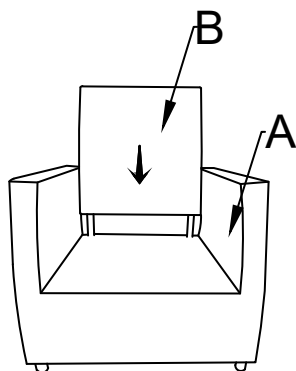

CANNON OUTDOOR LOUNGE CHAIR

22C180A-W

326704

Assembly Instruction

Parts List:

REF	DESCRIPTION	IMAGE	QTY
A	SEAT		1
B	BACKREST		1
C	BACK CUSHION		1
D	CUSHION		1

Hardware List:

REF	DESCRIPTION	IMAGE	QTY
060	Bolt (1/4"*40MM)		2
093	Washer (M6,IDΦ6.5,ODΦ14)		2
050	Allen Wrench (1/4")		1

Diagram:

step 1

step 2

step 3