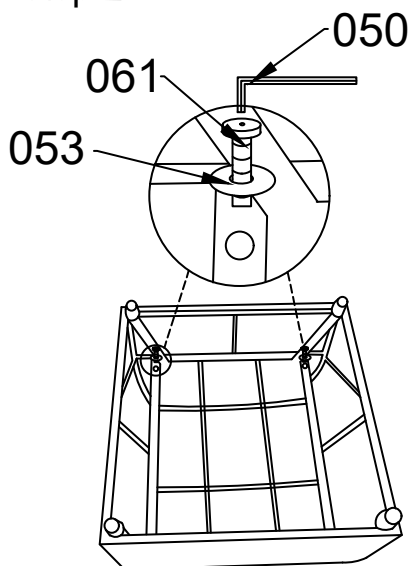

CANNON OUTDOOR LOUNGE CHAIR

22C180A-W

326704

Assembly Instruction

Parts List:

REF	DESCRIPTION	IMAGE	QTY
A	SEAT		1
B	BACKREST		1
C	BACK CUSHION		1
D	CUSHION		1

Hardware List:

REF	DESCRIPTION	IMAGE	QTY
061	Bolt (1/4"*45MM)		2
053	Washer (1/4")		2
050	Allen Wrench (1/4")		1

Diagram:

step 1

step 2

step 3