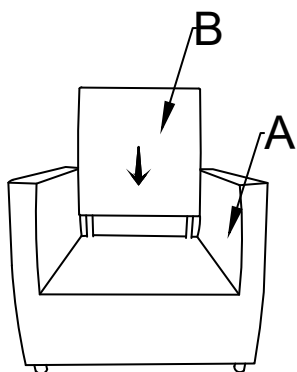

CANNON OUTDOOR LOUNGE CHAIR

22C180A-W

326704

Assembly Instruction

Parts List:

REF	DESCRIPTION	IMAGE	QTY
A	SEAT		1
B	BACKREST		1
C	BACK CUSHION		1
D	CUSHION		1

Hardware List:

REF	DESCRIPTION	IMAGE	QTY
061	Bolt (1/4"*45MM)		2
053	Washer (1/4")		2
050	Allen Wrench (1/4")		1

Diagram:

step 1

step 2

step 3